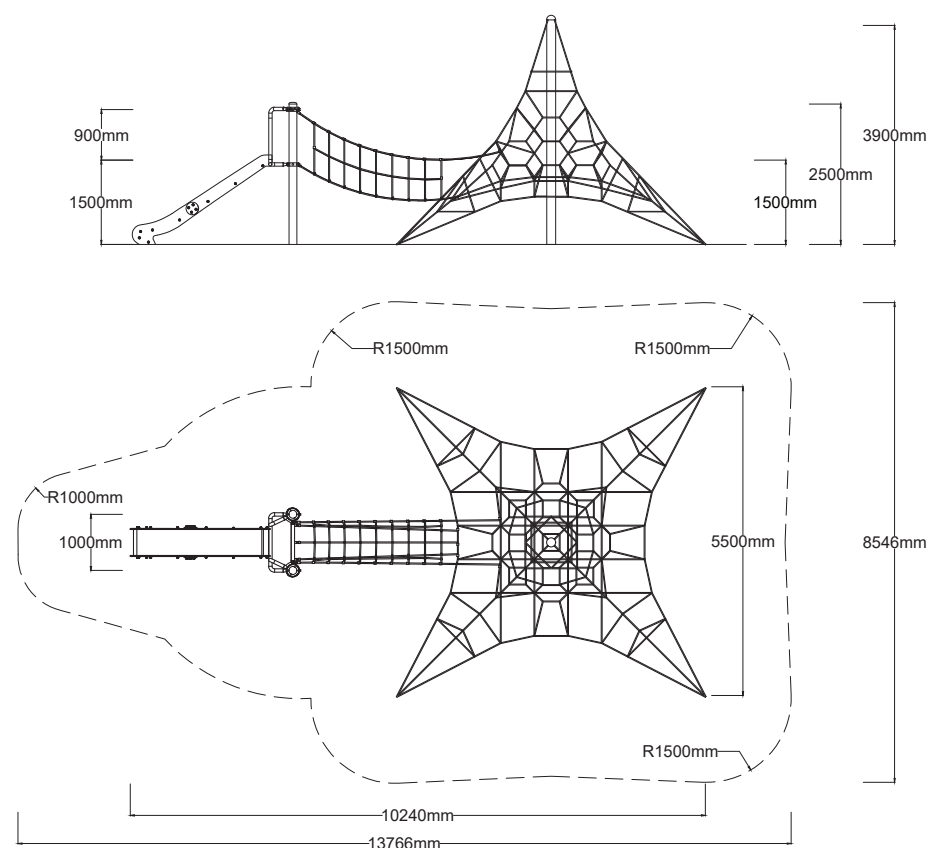

[Check our Rope and Powdercoat colours in our materials section or consult colours with Kaebel Leisure.](#)

Specifications

Max Height	3.9m
Fallzone Area	91.2m ²
Max Fall Height	2.44m
Equipment Size	5.5m(w) x 10.3m(l) x 3.9m(h)

Materials | Equipment

- 18mm steel reinforced rope
- Powdercoated DuraGal posts
- Powdercoated aluminium clamps and caps
- HDPE panels | Stainless steel slide

All products are designed and owned by Kaebel Leisure. Drawings are concept only. Not to scale.