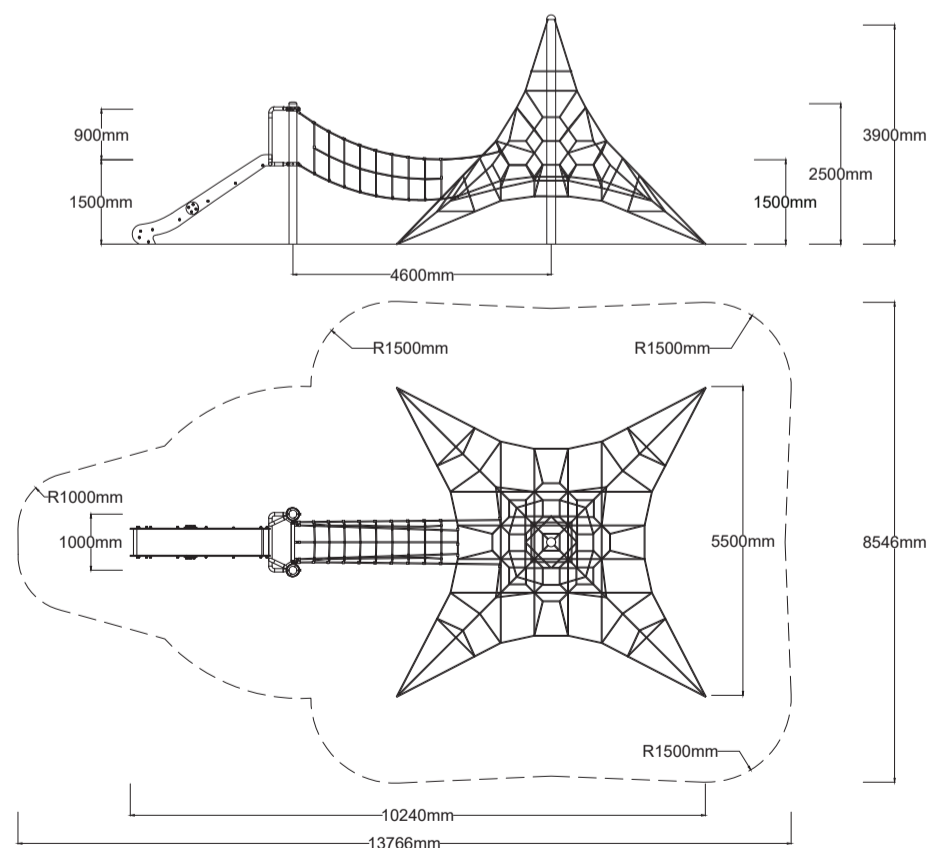

Check our [Rope and Powdercoat colours](#) in our materials section or consult colours with [Kaebel Leisure](#).

Specifications

Max Height	3.9m
Fallzone Area	91.2m ²
Max Fall Height	2.44m
Equipment Size	5.5m(w) x 10.3m(l) x 3.9m(h)

Materials | Equipment

- 18mm steel reinforced rope
- Powdercoated DuraGal posts
- Powdercoated aluminium clamps and caps
- HDPE panels | Stainless steel slide

All products are designed and owned by Kaebel Leisure. Drawings are concept only. Not to scale.