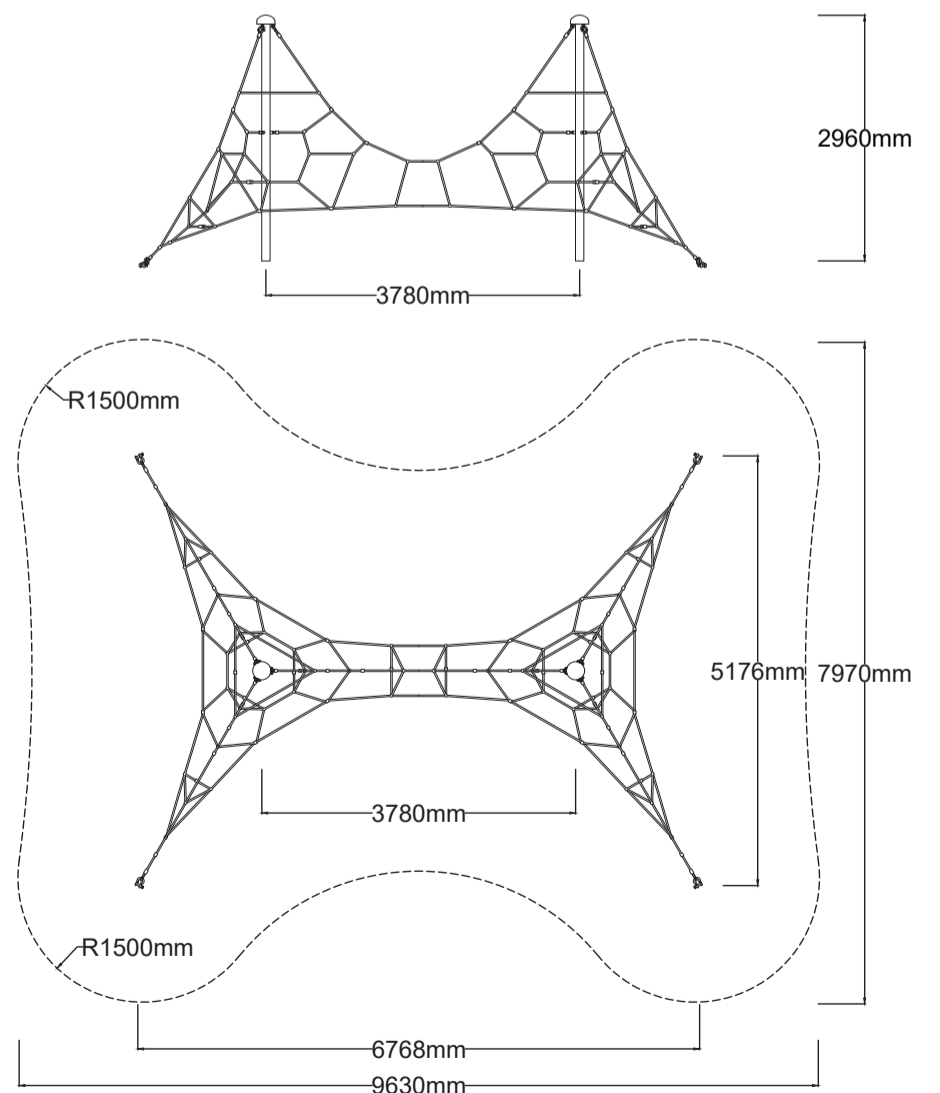

[Check our Rope and Powdercoat colours in our materials section or consult colours with Kaebel Leisure.](#)

Specifications

Max Height	2.96m
Fallzone Area	62.3m ²
Max Fall Height	2.0m
Equipment Size	5.17m(w) x 6.76m(l) x 2.96m(h)

Materials | Equipment

- 18mm steel reinforced rope
- Powdercoated stainless steel posts

STAINLESS STEEL

All products are designed and owned by Kaebel Leisure. ~~Drawing is concept only. Not to scale.~~ Drawings are concept only. Not to scale.