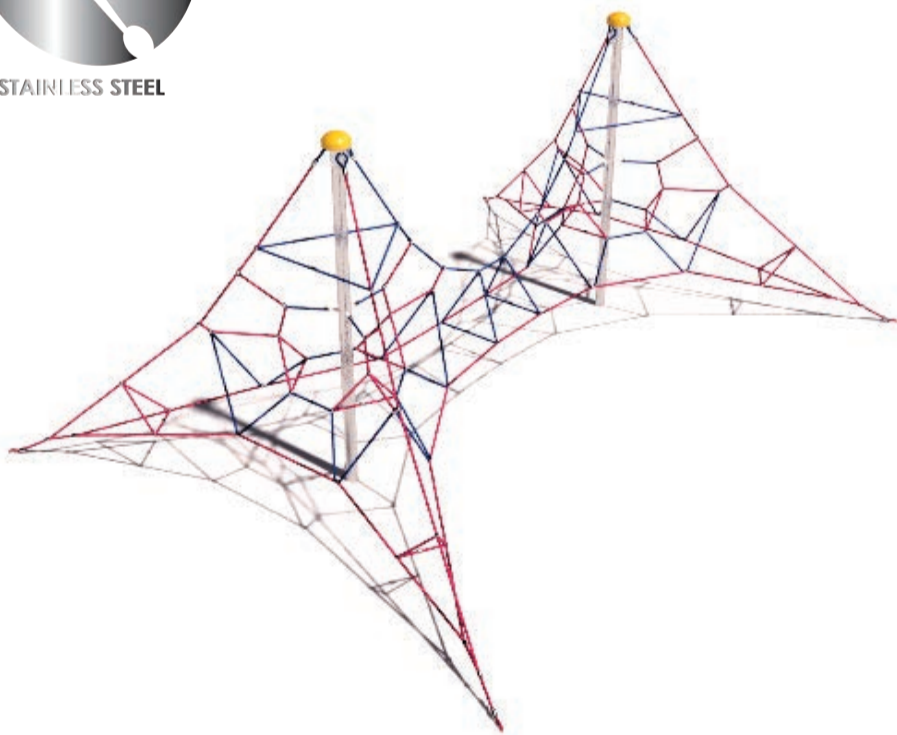

[Check our Rope and Powdercoat colours in our materials section or consult colours with Kaebel Leisure.](#)

Specifications

Max Height	2.96m
Fallzone Area	62.3m ²
Max Fall Height	2.0m
Equipment Size	5.17m(w) x 6.76m(l) x 2.96m(h)

Materials | Equipment

- 18mm steel reinforced rope
- Powdercoated stainless steel posts

STAINLESS STEEL

All products are designed and owned by Kaebel Leisure. ~~Drawing is concept only. Not to scale.~~ Drawings are concept only. Not to scale.