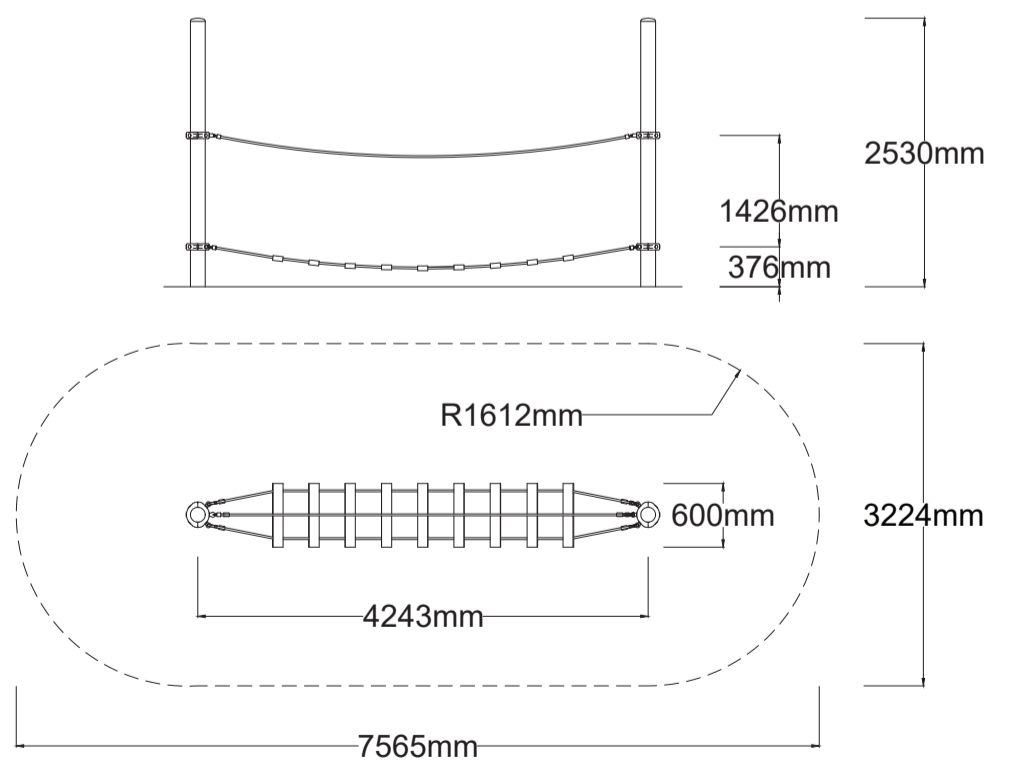

Check our [Rope and Powdercoat colours](#) in our materials section or consult colours with [Kaebel Leisure](#).

Specifications

Max Height	2.5m
Fallzone Area	22.2m ²
Max Fall Height	1.5m
Equipment Size	0.60m(w) x 4.24m(l) x 2.5m(h)

Materials | Equipment

18mm steel reinforced rope
Powdercoated DuraGal posts
Powdercoated aluminium clamps and caps
HDPE steps

All products are designed and owned by Kaebel Leisure. Drawings are concept only. Not to scale.