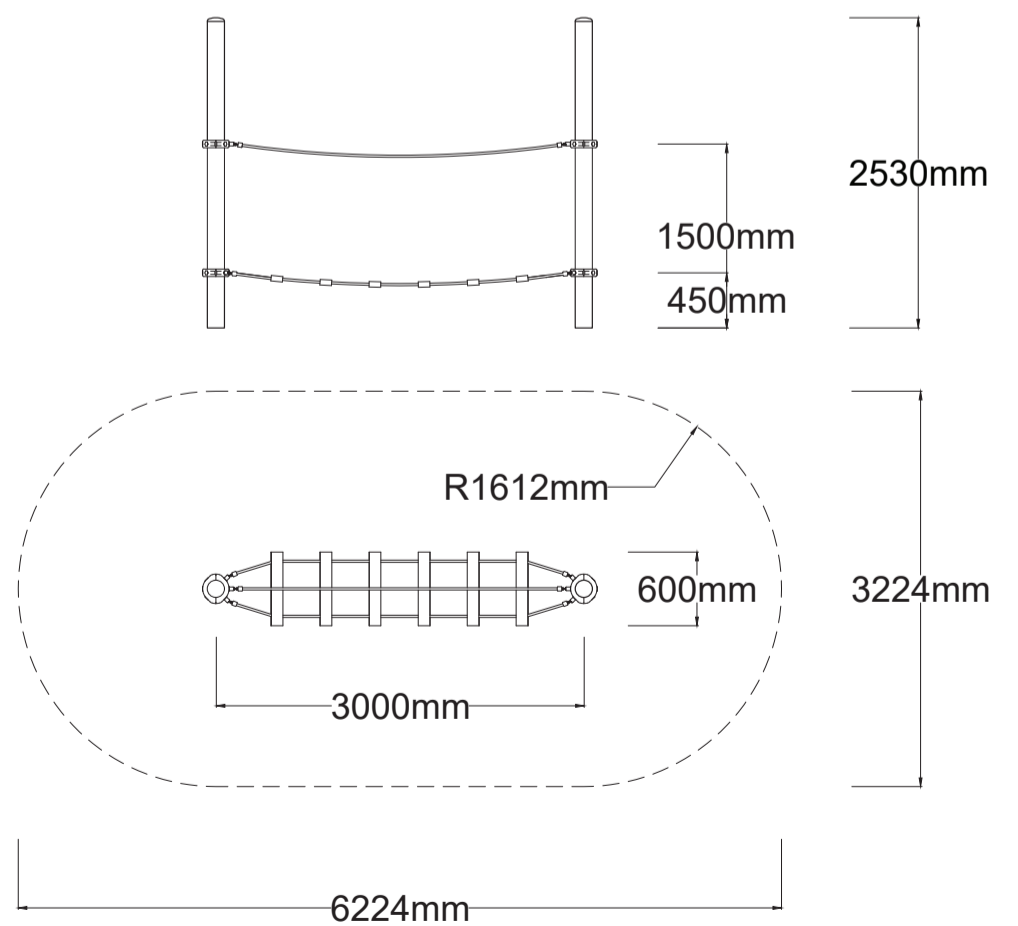

All products are designed and owned by Kaebel Leisure. Drawings are concept only. Not to scale.