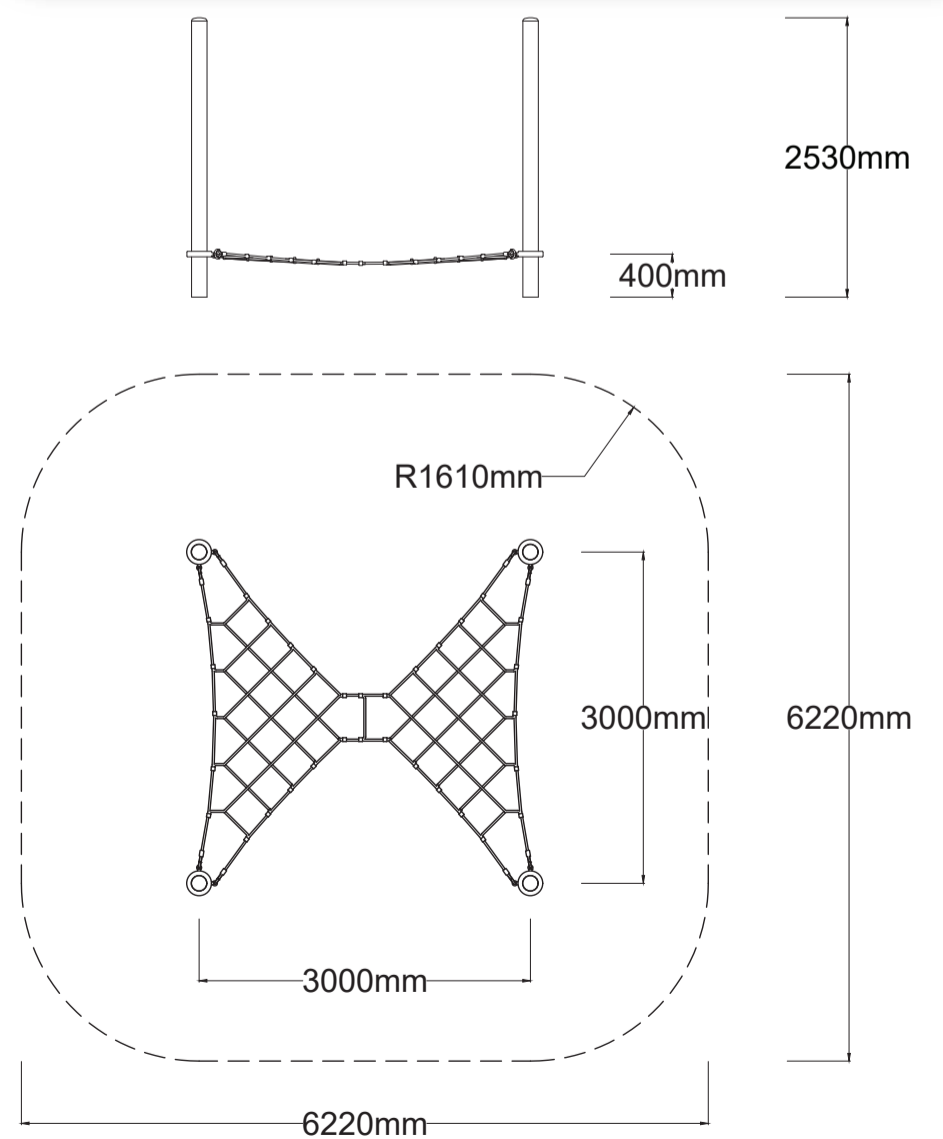

### Specifications

<b>Max Height</b>	2.5m
<b>Fallzone Area</b>	36.4m <sup>2</sup>
<b>Max Fall Height</b>	0.4m
<b>Equipment Size</b>	3.0m(w) x 3.0m(l) x 2.5m(h)

### Materials | Equipment

- 18mm steel reinforced rope
- Powdercoated DuraGal posts
- Powdercoated aluminium clamps and caps

All products are designed and owned by Kaebel Leisure. Drawings are concept only. Not to scale.