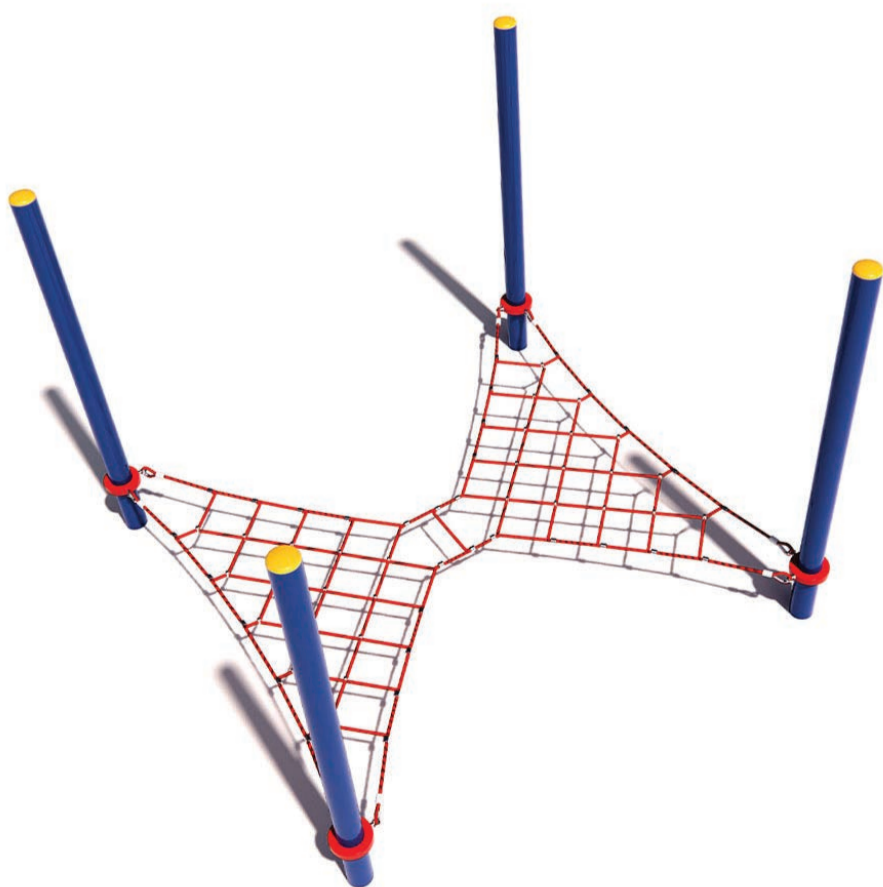

Check our [Rope and Powdercoat colours](#) in our materials section or consult colours with [Kaebel Leisure](#).

### Specifications

<b>Max Height</b>	2.5m
<b>Fallzone Area</b>	36.4m <sup>2</sup>
<b>Max Fall Height</b>	0.4m
<b>Equipment Size</b>	3.0m(w) x 3.0m(l) x 2.5m(h)

### Materials | Equipment

- 18mm steel reinforced rope
- Powdercoated DuraGal posts
- Powdercoated aluminium clamps and caps

All products are designed and owned by Kaebel Leisure. Drawings are concept only. Not to scale.