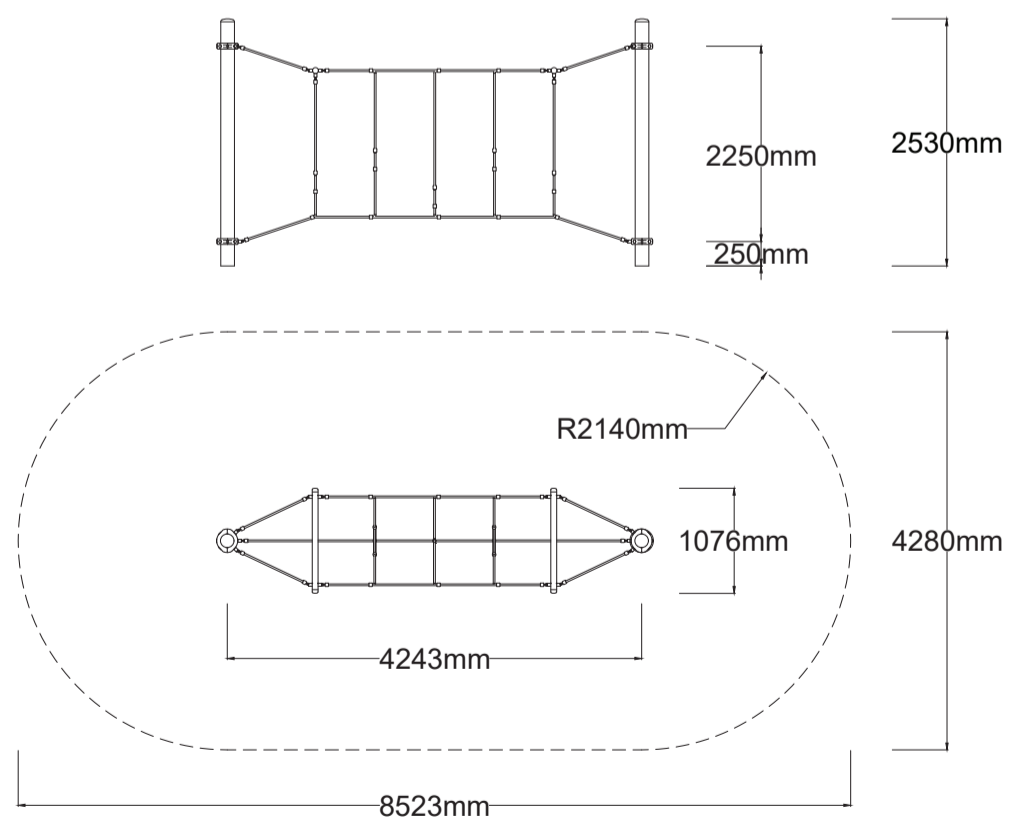

Check our [Rope and Powdercoat colours](#) in our materials section or consult colours with [Kaebel Leisure](#).

Specifications

Max Height	2.5m
Fallzone Area	32.6m ²
Max Fall Height	2.3m
Equipment Size	1.0m(w) x 4.24m(l) x 2.25m(h)

Materials | Equipment

18mm steel reinforced rope
Powdercoated DuraGal posts
Powdercoated aluminium clamps and caps

All products are designed and owned by Kaebel Leisure. Drawings are concept only. Not to scale.