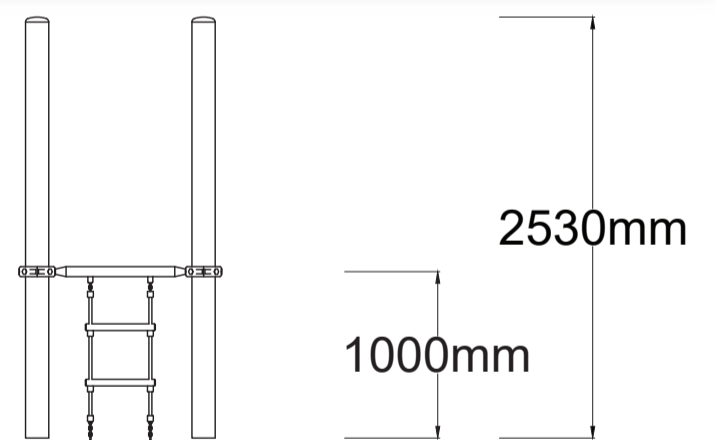

All products are designed and owned by Kaebel Leisure. Drawings are concept only. Not to scale.