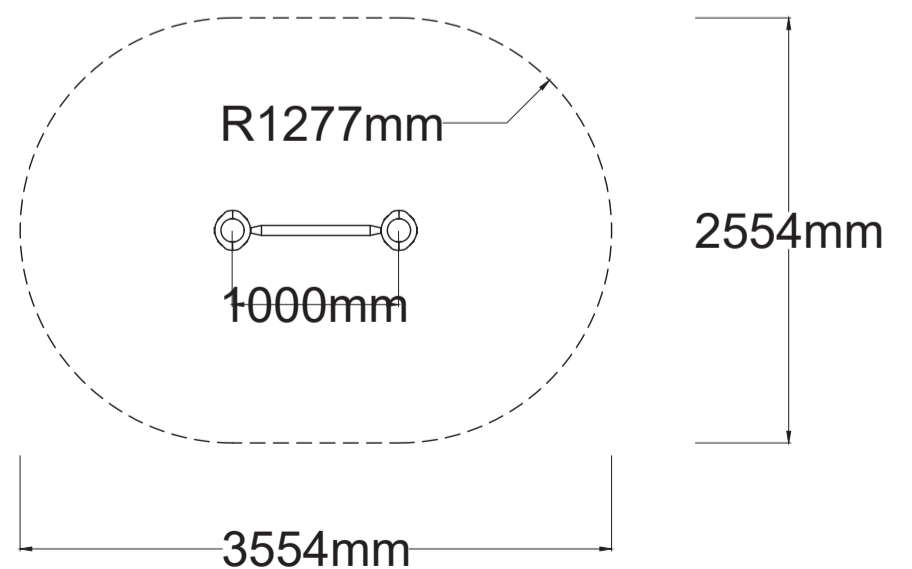

Check our [Rope and Powdercoat colours](#) in our materials section or consult colours with Kaebel Leisure.

Specifications

Max Height	2.5m
Fallzone Area	N/A
Max Fall Height	1.0m
Equipment Size	1.0m(w) x 0.23m(l) x 2.5m(h)

Materials | Equipment

18mm steel reinforced rope
Powdercoated DuraGal posts
Powdercoated aluminium clamps and caps

All products are designed and owned by Kaebel Leisure. Drawings are concept only. Not to scale.