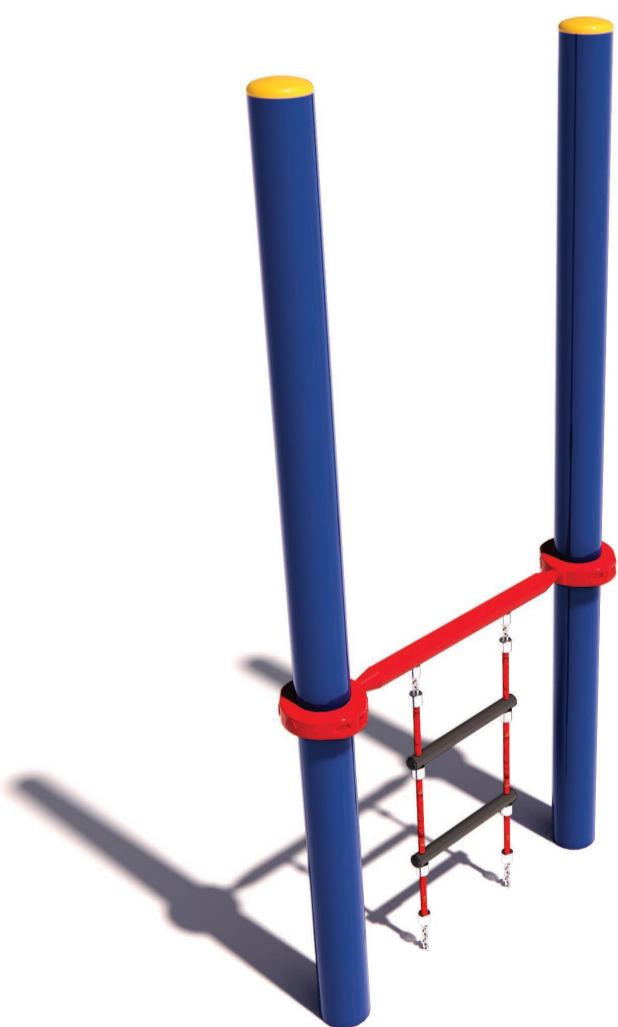

Check our [Rope and Powdercoat colours](#) in our materials section or consult colours with Kaebel Leisure.

Specifications

Max Height	2.5m
Fallzone Area	N/A
Max Fall Height	1.0m
Equipment Size	1.0m(w) x 0.23m(l) x 2.5m(h)

Materials | Equipment

18mm steel reinforced rope
Powdercoated DuraGal posts
Powdercoated aluminium clamps and caps

All products are designed and owned by Kaebel Leisure. Drawings are concept only. Not to scale.