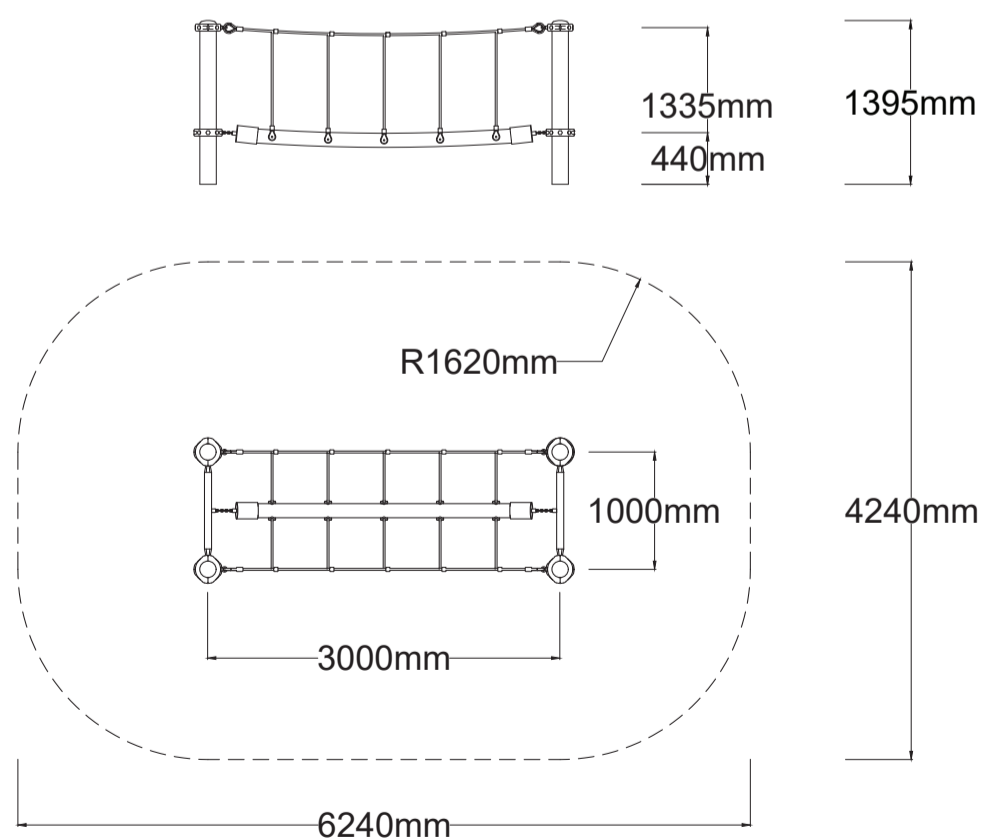

### Specifications

<b>Max Height</b>	1.4m
<b>Fallzone Area</b>	24.2m <sup>2</sup>
<b>Max Fall Height</b>	1.35 m
<b>Equipment Size</b>	1.0m(w) x 3.0m(l) x 1.4m(h)

### Materials | Equipment

18mm steel reinforced rope
Powdercoated DuraGal posts
Powdercoated aluminium clamps and caps
120mm square jungle rope

All products are designed and owned by Kaebel Leisure. Drawings are concept only. Not to scale.