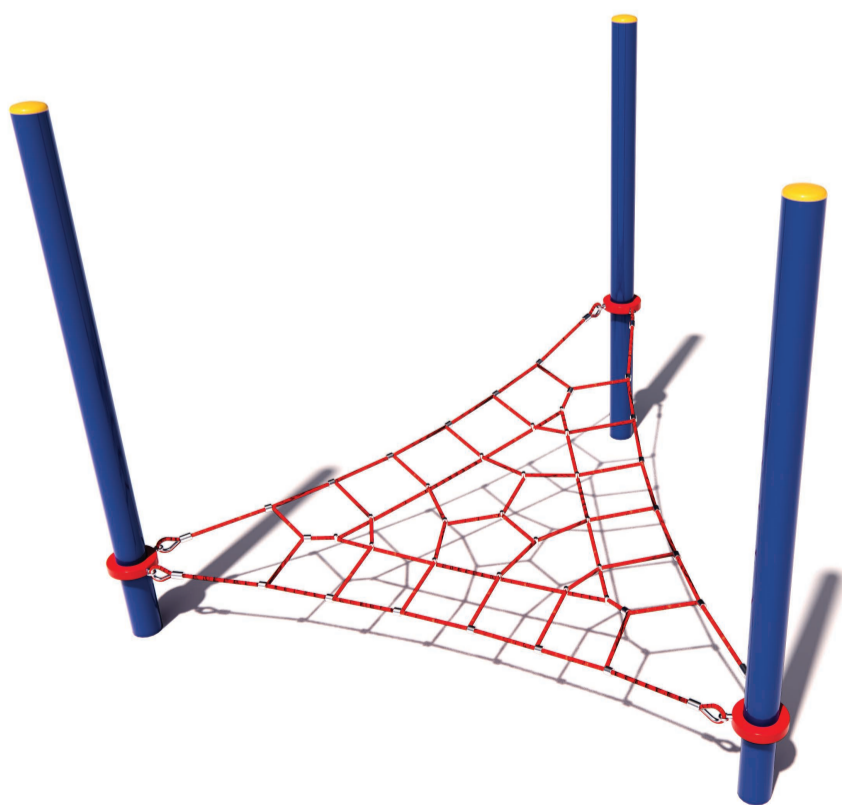

Check our [Rope and Powdercoat colours](#) in our materials section or consult colours with Kaebel Leisure.

Specifications

Max Height	2.5m
Fallzone Area	26.5m ²
Max Fall Height	0.9m
Equipment Size	3.0m(w) x 3.0m(l) x 2.5m(h)

Materials | Equipment

- 18mm steel reinforced rope
- Powdercoated DuraGal posts
- Powdercoated aluminium clamps and caps

All products are designed and owned by Kaebel Leisure. Drawings are concept only. Not to scale.