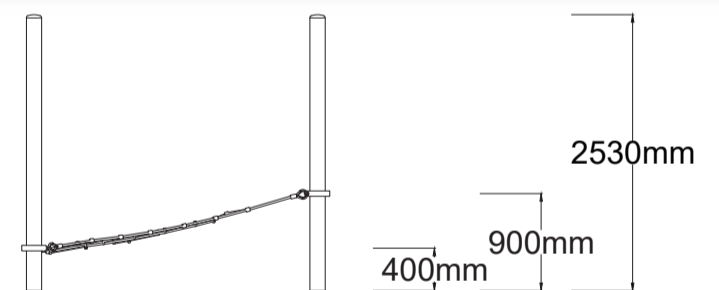

Check our [Rope and Powdercoat colours](#) in our materials section or consult colours with Kaebel Leisure.

Specifications

Max Height	2.5m
Fallzone Area	26.5m ²
Max Fall Height	0.9m
Equipment Size	3.0m(w) x 3.0m(l) x 2.5m(h)

Materials | Equipment

- 18mm steel reinforced rope
- Powdercoated DuraGal posts
- Powdercoated aluminium clamps and caps

All products are designed and owned by Kaebel Leisure. Drawings are concept only. Not to scale.