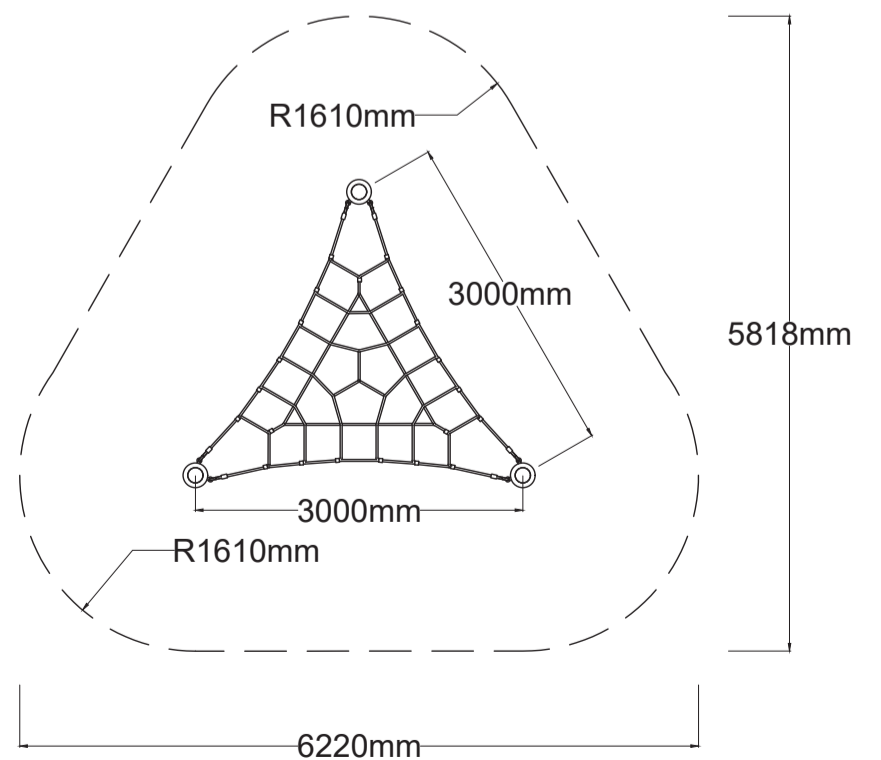

All products are designed and owned by Kaebel Leisure. Drawings are concept only. Not to scale.