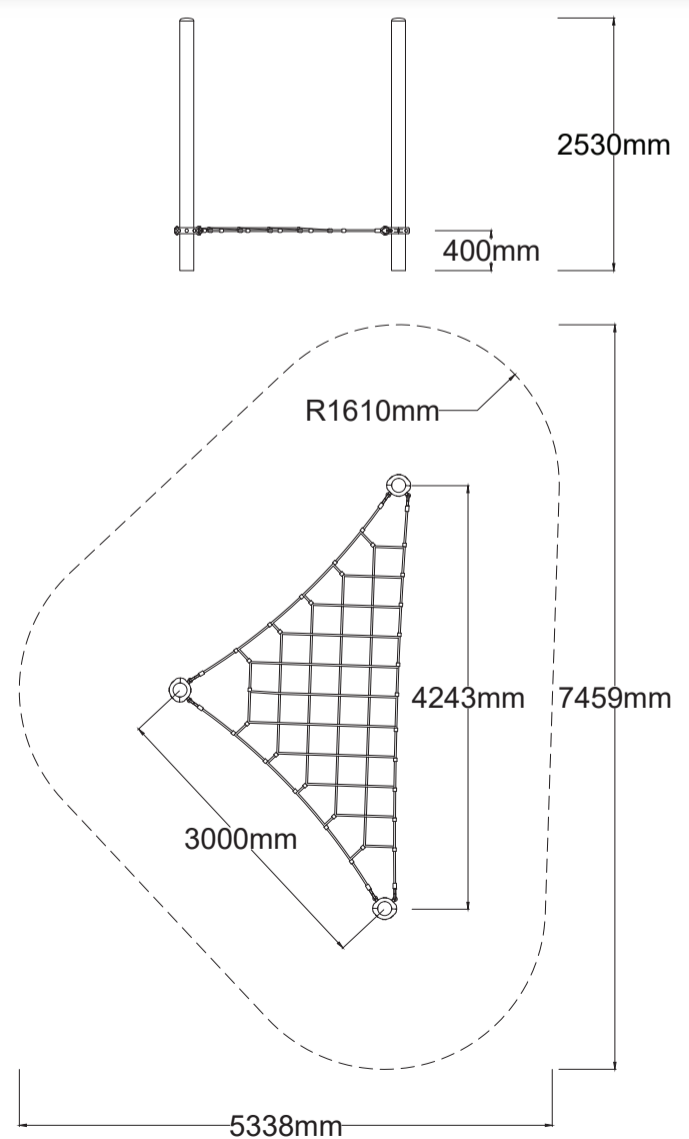

All products are designed and owned by Kaebel Leisure. Drawings are concept only. Not to scale.