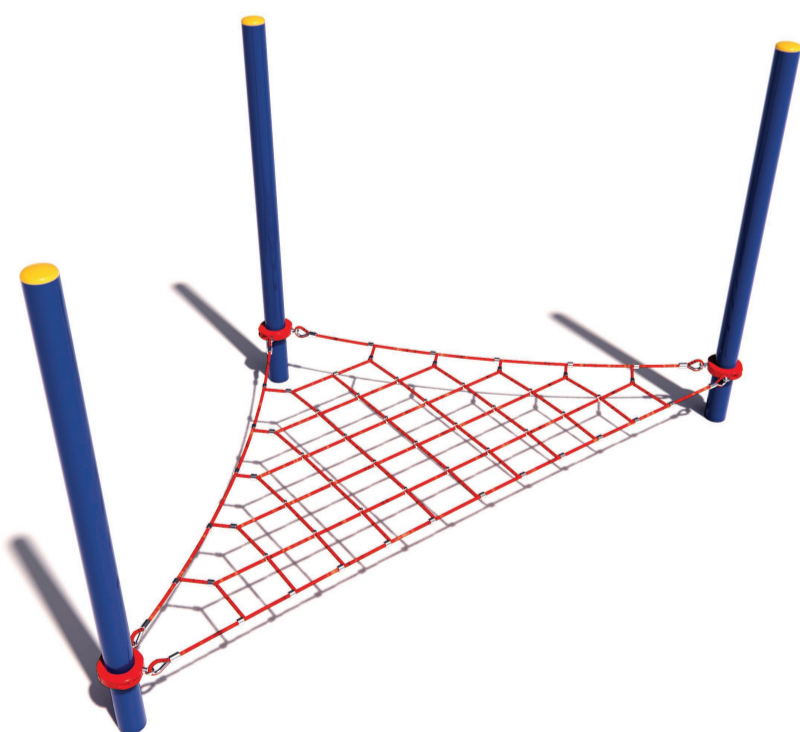

Check our [Rope and Powdercoat colours](#) in our materials section or consult colours with [Kaebel Leisure](#).

Specifications

Max Height	2.5m
Fallzone Area	29.2m ²
Max Fall Height	0.4m
Equipment Size	3.0m(w) x 4.24m(l) x 2.5m(h)

Materials | Equipment

- 18mm steel reinforced rope
- Powdercoated DuraGal posts
- Powdercoated aluminium clamps and caps

All products are designed and owned by Kaebel Leisure. Drawings are concept only. Not to scale.