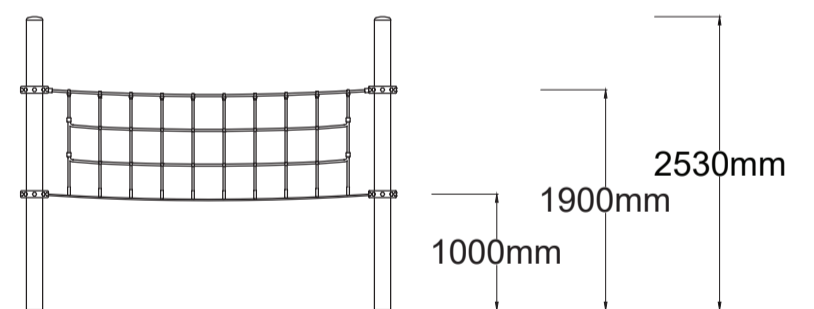

Check our [Rope and Powdercoat colours](#) in our materials section or consult colours with Kaebel Leisure.

Specifications

Max Height	2.5m
Fallzone Area	29.6m ²
Max Fall Height	1.93m
Equipment Size	3.0m(w) x 1.0m(l) x 2.5m(h)

Materials | Equipment

- 18mm steel reinforced rope
- Powdercoated DuraGal posts
- Powdercoated aluminium clamps and caps
- Rubber membrane

All products are designed and owned by Kaebel Leisure. Drawings are concept only. Not to scale.