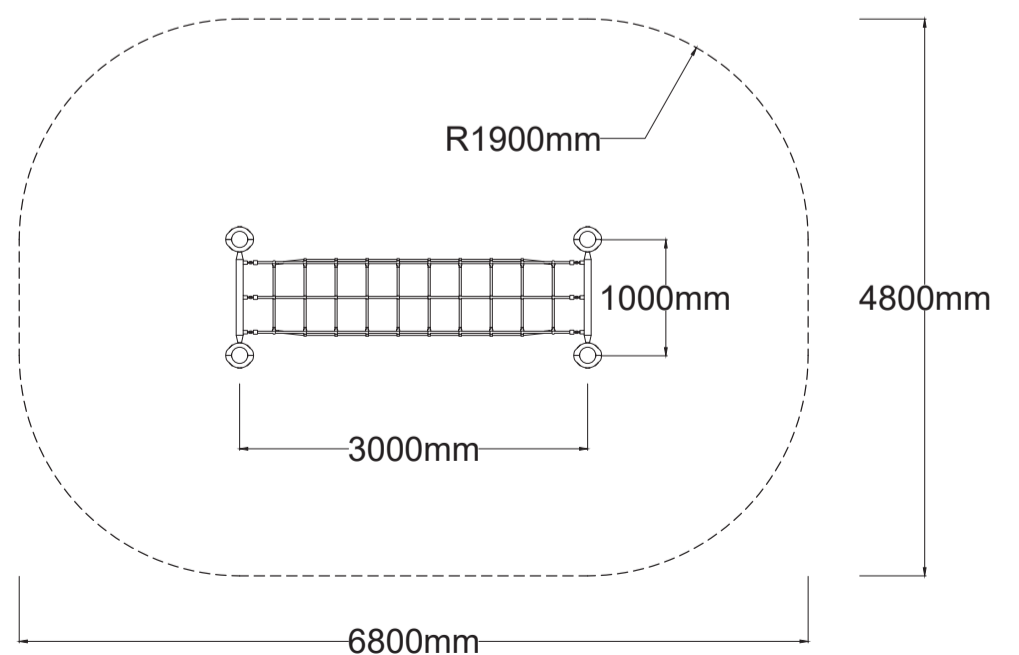

Check our [Rope and Powdercoat colours](#) in our materials section or consult colours with Kaebel Leisure.

Specifications

Max Height	2.5m
Fallzone Area	29.6m ²
Max Fall Height	1.93m
Equipment Size	3.0m(w) x 1.0m(l) x 2.5m(h)

Materials | Equipment

- 18mm steel reinforced rope
- Powdercoated DuraGal posts
- Powdercoated aluminium clamps and caps
- Rubber membrane

All products are designed and owned by Kaebel Leisure. Drawings are concept only. Not to scale.