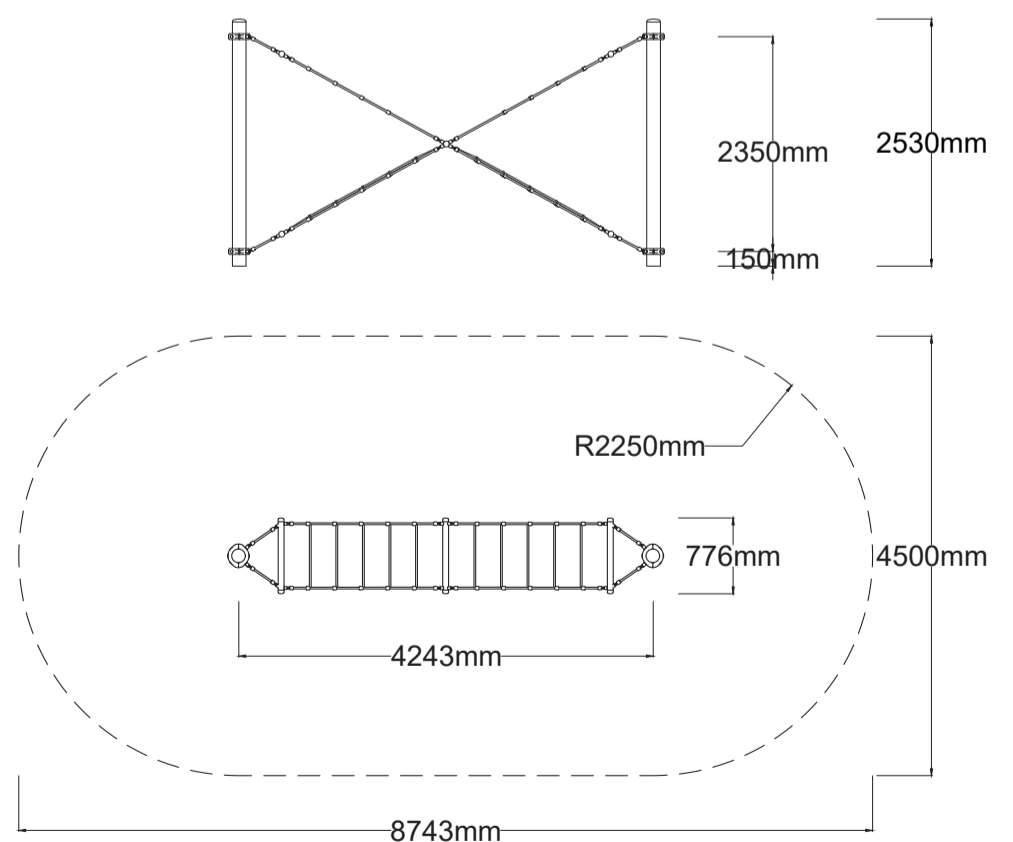

All products are designed and owned by Kaebel Leisure. Drawings are concept only. Not to scale.