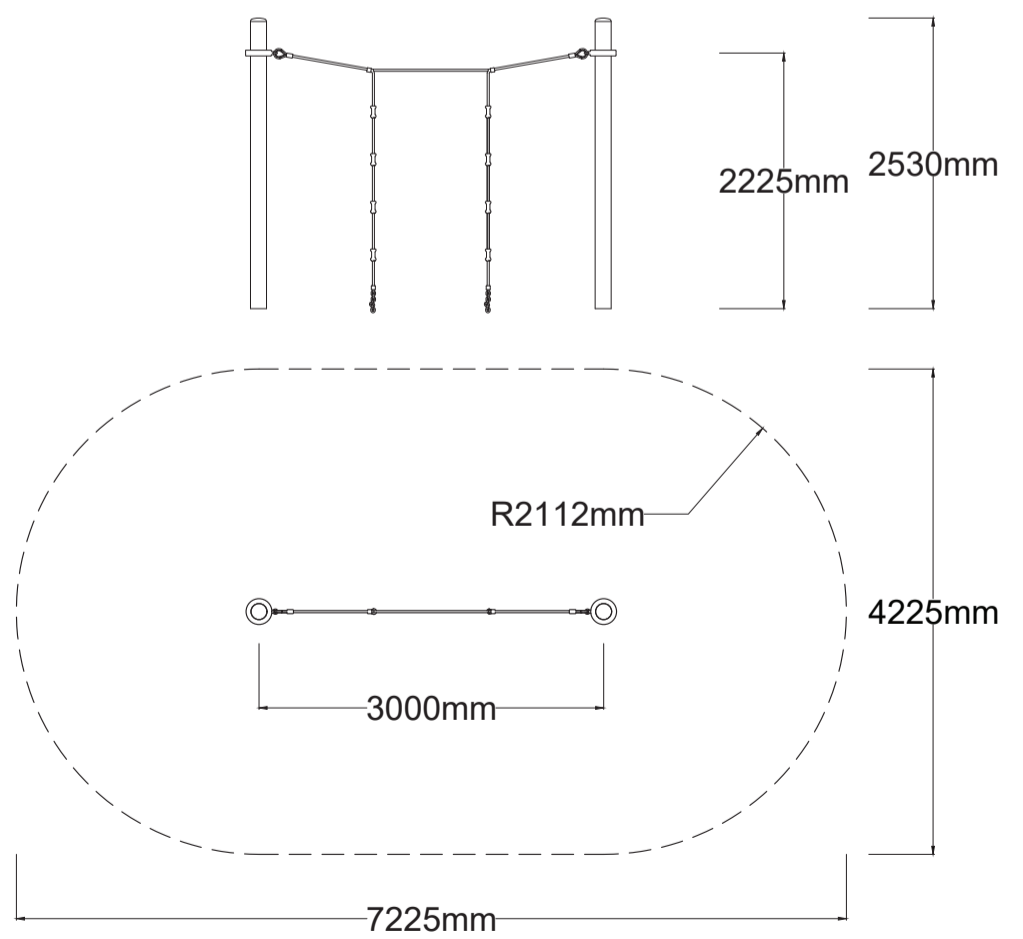

### Specifications

Max Height	2.5m
Fallzone Area	26.7m <sup>2</sup>
Max Fall Height	2.3m
Equipment Size	0.24m(w) x 3.0m(l) x 2.5m(h)

### Materials | Equipment

- 18mm steel reinforced rope
- Powdercoated DuraGal posts
- Powdercoated aluminium clamps and caps
- Rubber handles | Stainless steel chain

All products are designed and owned by Kaebel Leisure. Drawings are concept only. Not to scale.