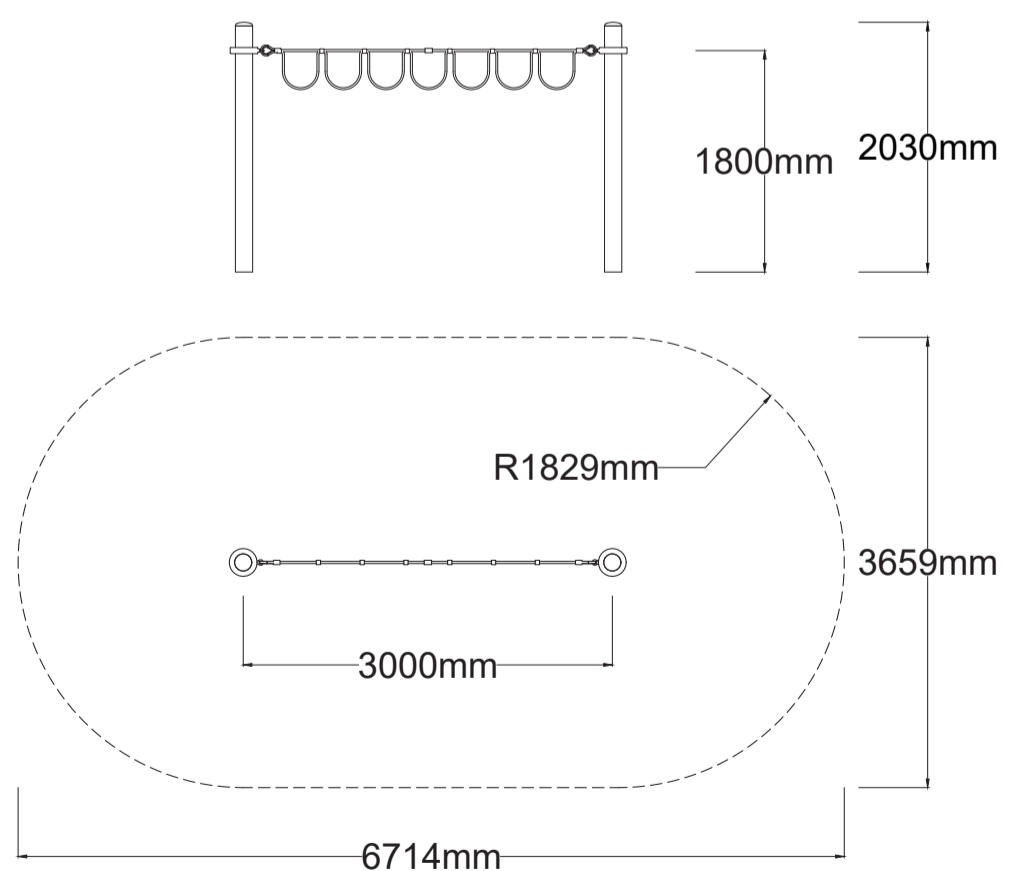

Check our [Rope and Powdercoat colours](#) in our materials section or consult colours with [Kaebel Leisure](#).

Specifications

Max Height	2.1m
Fallzone Area	21.7m ²
Max Fall Height	1.8m
Equipment Size	0.24m(w) x 3.0m(l) x 2.1m(h)

Materials | Equipment

- 18mm steel reinforced rope
- Powdercoated DuraGal posts
- Powdercoated aluminium clamps and caps

All products are designed and owned by Kaebel Leisure. Drawings are concept only. Not to scale.