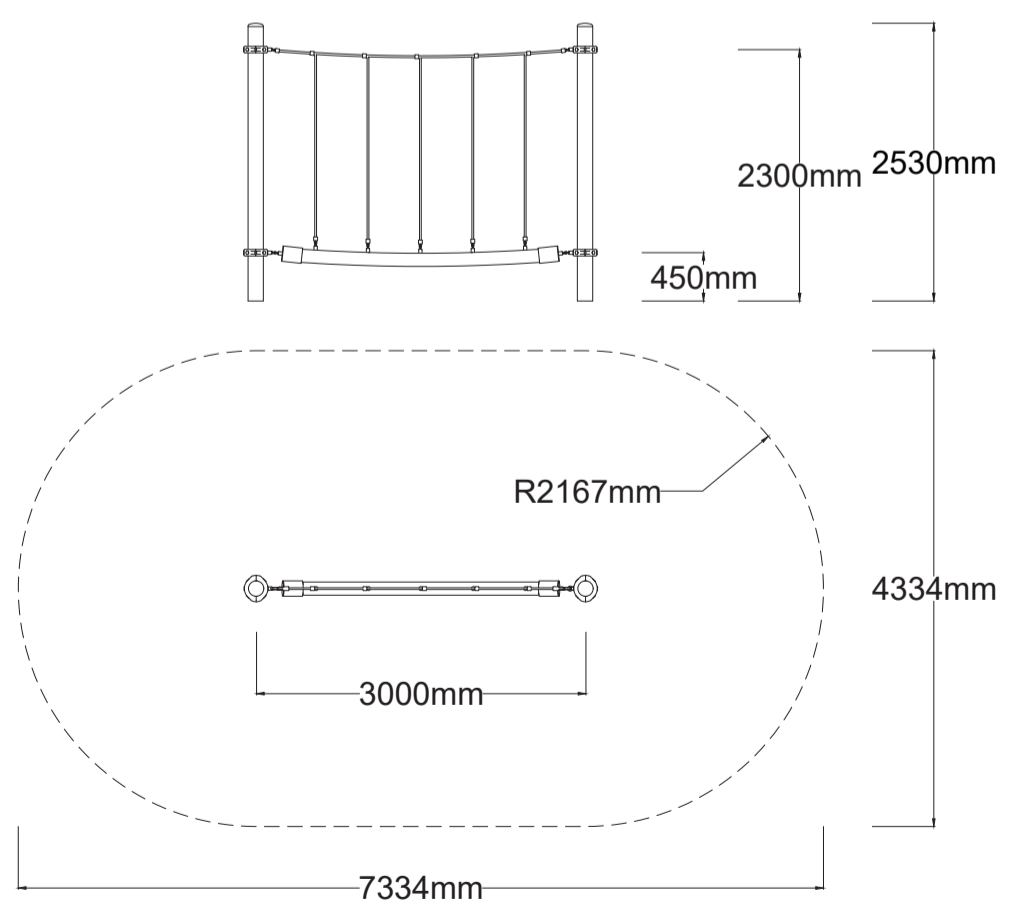

### Specifications

<b>Max Height</b>	2.5m
<b>Fallzone Area</b>	27.8m <sup>2</sup>
<b>Max Fall Height</b>	2.3m
<b>Equipment Size</b>	0.24m(w) x 3.0m(l) x 2.5m(h)

### Materials | Equipment

- 18mm steel reinforced rope
- Powdercoated DuraGal posts
- Powdercoated aluminium clamps and caps
- 120mm square jungle rope

All products are designed and owned by Kaebel Leisure. Drawings are concept only. Not to scale.