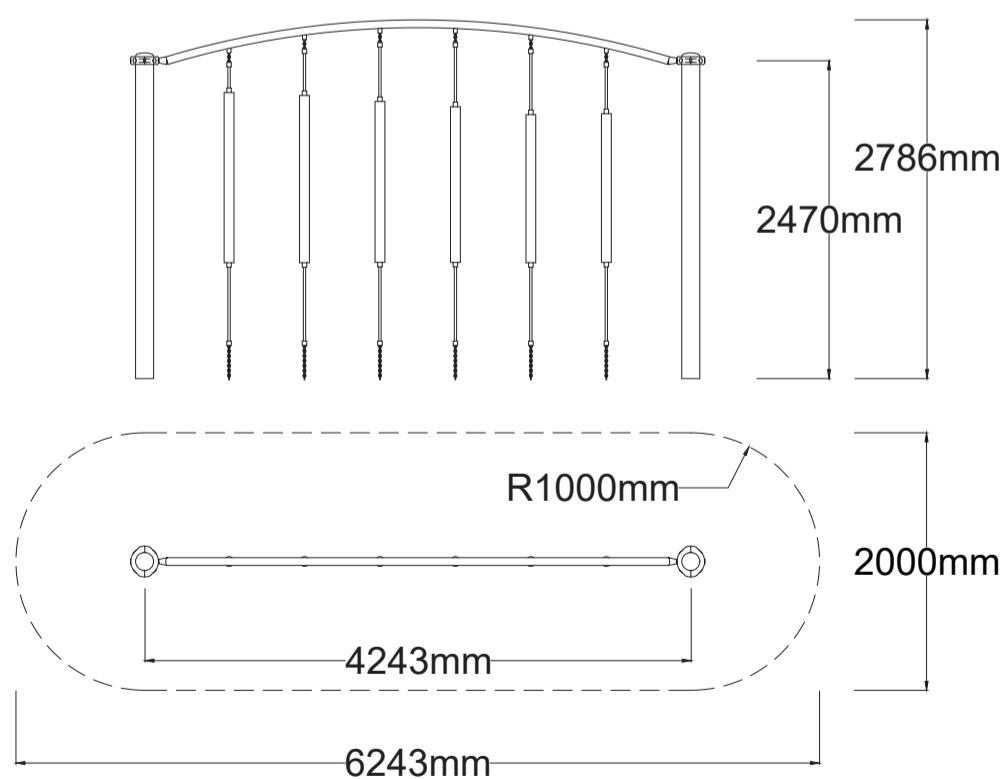

Check our [Rope and Powdercoat colours](#) in our materials section or consult colours with [Kaebel Leisure](#).

**Specifications**

<b>Max Height</b>	2.8m
<b>Fallzone Area</b>	11.7m
<b>Max Fall Height</b>	n/a
<b>Equipment Size</b>	0.24m(w) x 4.24m(l) x 2.8m(h)

**Materials | Equipment**

- 18mm steel reinforced rope
- Powdercoated DuraGal posts
- Powdercoated aluminium clamps and caps
- Stainless steel chain

All products are designed and owned by Kaebel Leisure. Drawings are concept only. Not to scale.