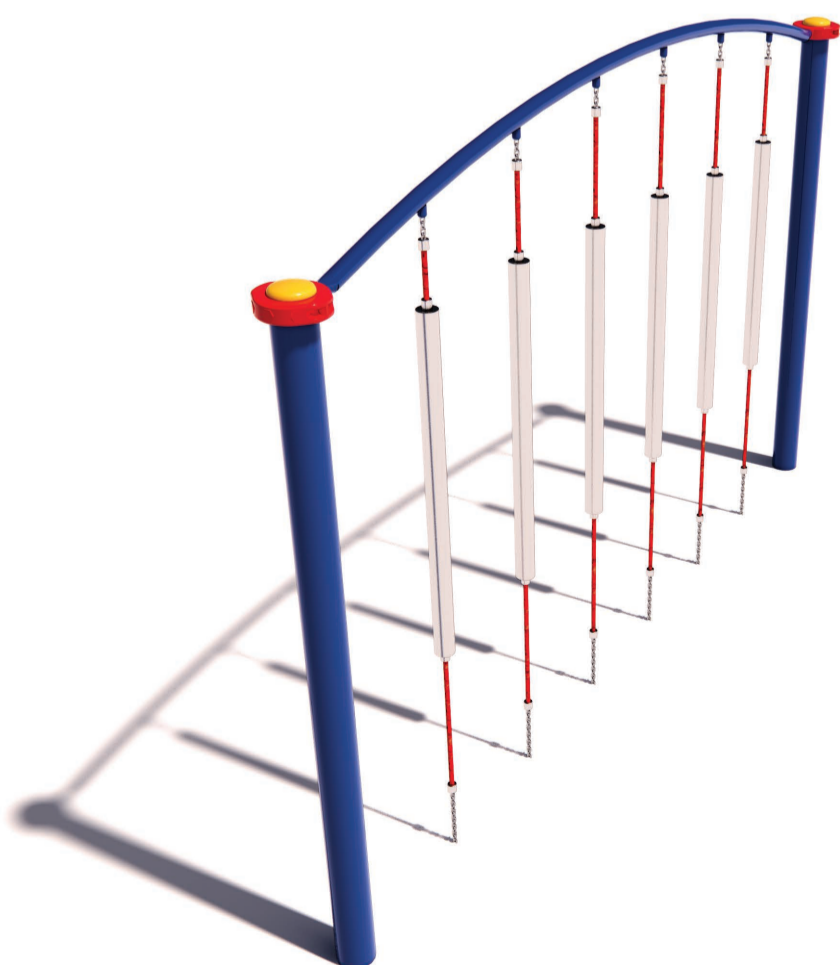

Check our [Rope and Powdercoat colours](#) in our materials section or consult colours with [Kaebel Leisure](#).

**Specifications**

<b>Max Height</b>	2.8m
<b>Fallzone Area</b>	11.7m
<b>Max Fall Height</b>	n/a
<b>Equipment Size</b>	0.24m(w) x 4.24m(l) x 2.8m(h)

**Materials | Equipment**

- 18mm steel reinforced rope
- Powdercoated DuraGal posts
- Powdercoated aluminium clamps and caps
- Stainless steel chain

All products are designed and owned by Kaebel Leisure. Drawings are concept only. Not to scale.