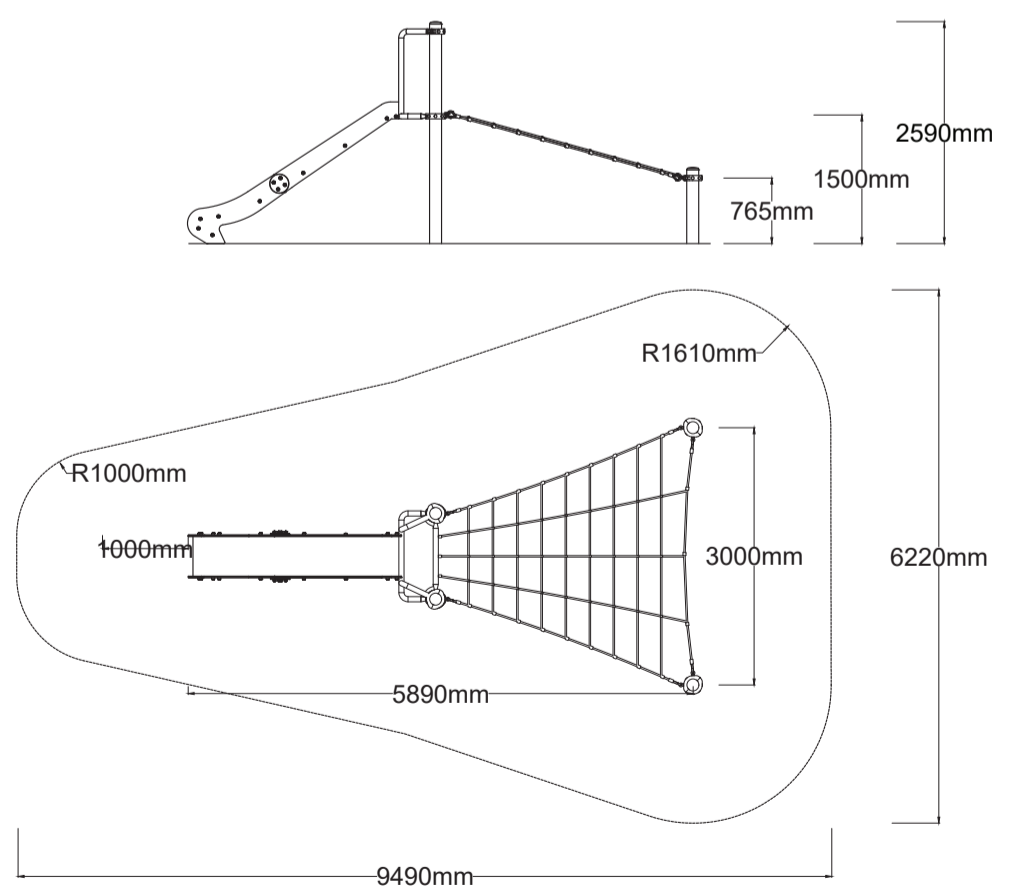

Check our [Rope and Powdercoat colours](#) in our materials section or consult colours with Kaebel Leisure.

Specifications

Max Height	2.5m
Fallzone Area	40.82m ²
Max Fall Height	1.5m
Equipment Size	3.0m(w) x 5.89m(l) x 2.5m(h)

Materials | Equipment

18mm steel reinforced rope
Powdercoated DuraGal posts
Powdercoated aluminium clamps and caps
HDPE panels

All products are designed and owned by Kaebel Leisure. Drawings are concept only. Not to scale.