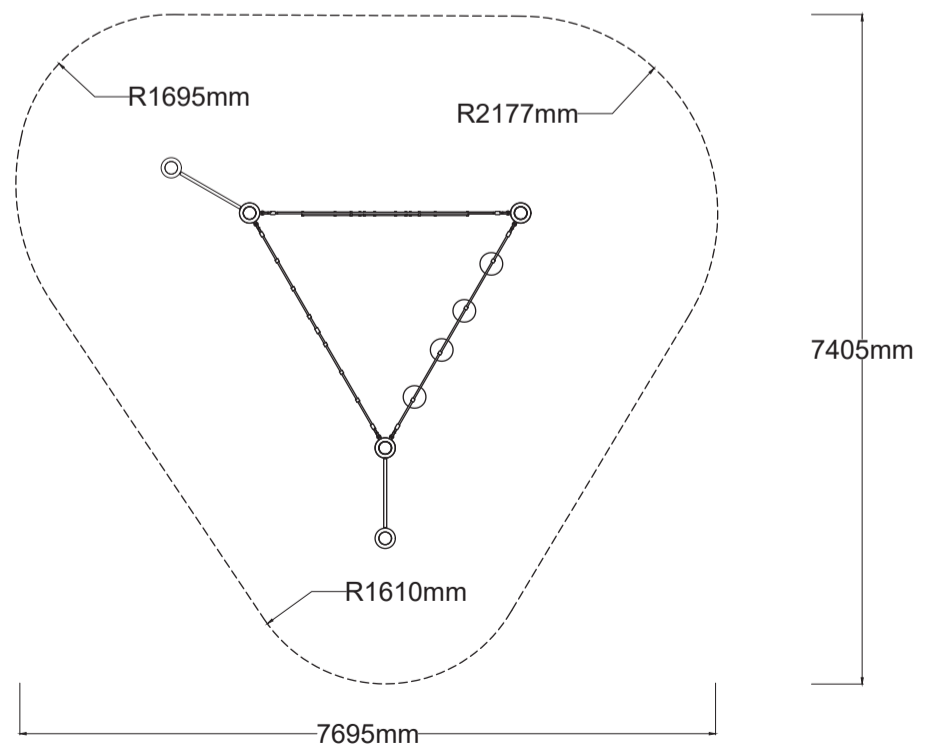

Check our Rope and Powdercoat colours in our materials section or consult colours with Kaebel Leisure.

Specifications

Max Height	2.5m
Fallzone Area	41.3m <sup>2</sup>
Max Fall Height	2.5m
Equipment Size	4.0m(w) x 3.4m(l) x 2.5m(h)

Materials | Equipment

- 18mm steel reinforced rope | Rubber pommels
- Powdercoated DuraGal posts
- Powdercoated aluminium clamps and caps
- 1x Overhead Loop climber 3.0m, 1x Pommel Crossing, 1x Spider Web, 1x Pull Up, 1x Tumble Turn