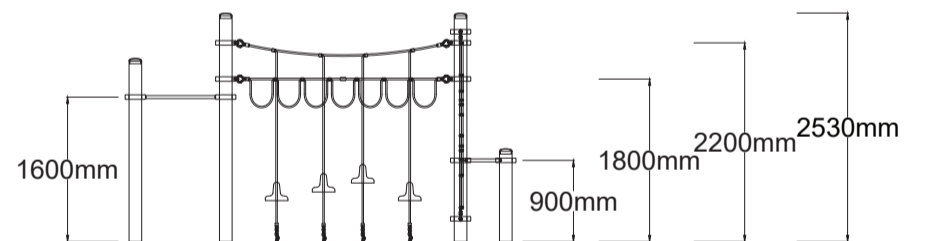

Check our Rope and Powdercoat colours in our materials section or consult colours with Kaebel Leisure.

Specifications

Max Height	2.5m
Fallzone Area	41.3m <sup>2</sup>
Max Fall Height	2.5m
Equipment Size	4.0m(w) x 3.4m(l) x 2.5m(h)

Materials | Equipment

- 18mm steel reinforced rope | Rubber pommels
- Powdercoated DuraGal posts
- Powdercoated aluminium clamps and caps
- 1x Overhead Loop climber 3.0m, 1x Pommel Crossing, 1x Spider Web, 1x Pull Up, 1x Tumble Turn