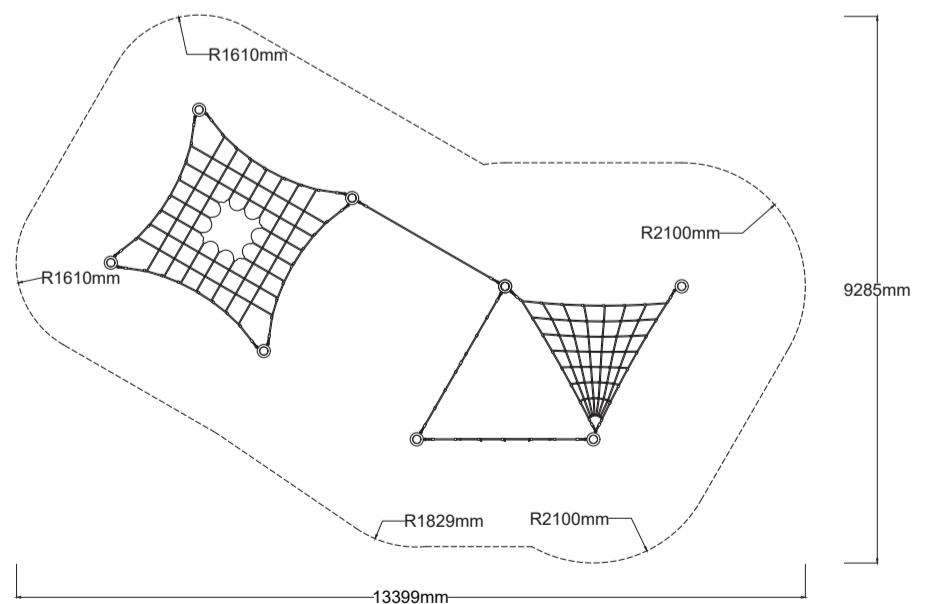

[Check our Rope and Powdercoat colours in our materials section or consult colours with Kaebel Leisure.](#)

Specifications

Max Height	2.5m
Fallzone Area	78.9m ²
Max Fall Height	2.3m
Equipment Size	5.60m(w) x 9.70m(l) x 2.5m(h)

Materials | Equipment

- 18mm steel reinforced rope | Rubber membrane
- Powdercoated DuraGal posts
- Powdercoated aluminium clamps and caps
- 1x Quadtramp, 1x Overhead Loop Climber, 1x Rope Traverse, 1x Vertical Scramble Net, 1x Twisted Triangular Net