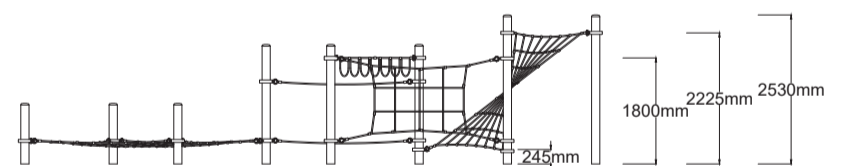

[Check our Rope and Powdercoat colours in our materials section or consult colours with Kaebel Leisure.](#)

Specifications

Max Height	2.5m
Fallzone Area	78.9m ²
Max Fall Height	2.3m
Equipment Size	5.60m(w) x 9.70m(l) x 2.5m(h)

Materials | Equipment

- 18mm steel reinforced rope | Rubber membrane
- Powdercoated DuraGal posts
- Powdercoated aluminium clamps and caps
- 1x Quadtramp, 1x Overhead Loop Climber, 1x Rope Traverse, 1x Vertical Scramble Net, 1x Twisted Triangular Net