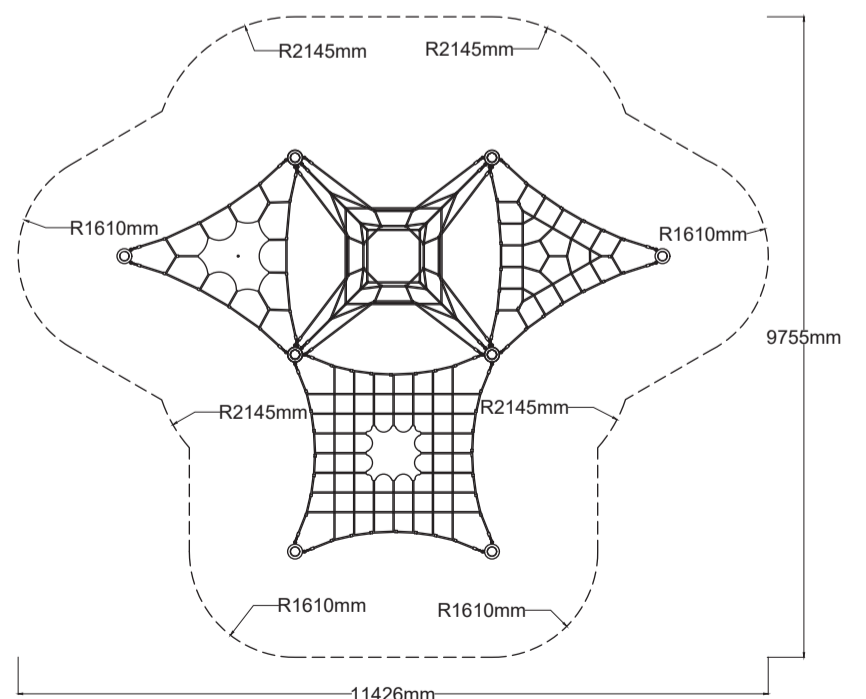

Check our [Rope and Powdercoat colours](#) in our materials section or consult colours with [Kaebel Leisure](#).

Specifications

Max Height	2.5m
Fallzone Area	75.2m ²
Max Fall Height	2.5m
Equipment Size	6.0m(w) x 8.2m(l) x 2.5m(h)

Materials | Equipment

- 18mm steel reinforced rope | Rubber membrane
- Powdercoated DuraGal posts
- Powdercoated aluminium clamps and caps
- 1x Quadcell, 1x Quadtramp, 1x Inclined Tri-Tramp, 1x Inclined Triangular Net