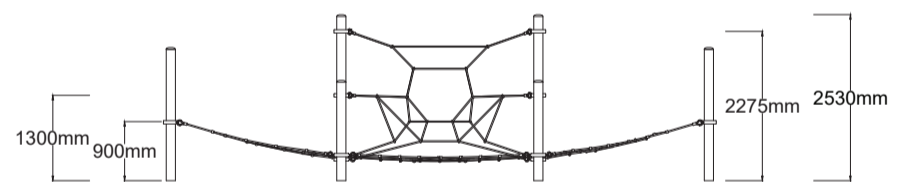

Check our [Rope and Powdercoat colours](#) in our materials section or consult colours with [Kaebel Leisure](#).

Specifications

Max Height	2.5m
Fallzone Area	75.2m ²
Max Fall Height	2.5m
Equipment Size	6.0m(w) x 8.2m(l) x 2.5m(h)

Materials | Equipment

- 18mm steel reinforced rope | Rubber membrane
- Powdercoated DuraGal posts
- Powdercoated aluminium clamps and caps
- 1x Quadcell, 1x Quadtramp, 1x Inclined Tri-Tramp, 1x Inclined Triangular Net