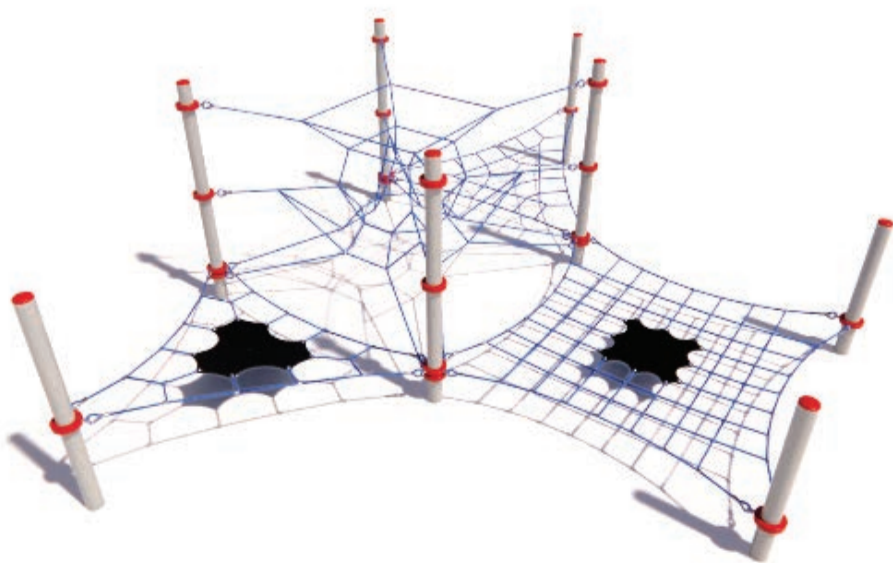

Check our [Rope and Powdercoat colours](#) in our materials section or consult colours with [Kaebel Leisure](#).

Specifications

Max Height	2.5m
Fallzone Area	75.2m ²
Max Fall Height	2.5m
Equipment Size	6.0m(w) x 8.2m(l) x 2.5m(h)

Materials | Equipment

- 18mm steel reinforced rope | Rubber membrane
- Powdercoated DuraGal posts
- Powdercoated aluminium clamps and caps
- 1x Quadcell, 1x Quadtramp, 1x Inclined Tri-Tramp, 1x Inclined Triangular Net

All products are designed and owned by Kaebel Leisure. Drawings are concept only. Not to scale.