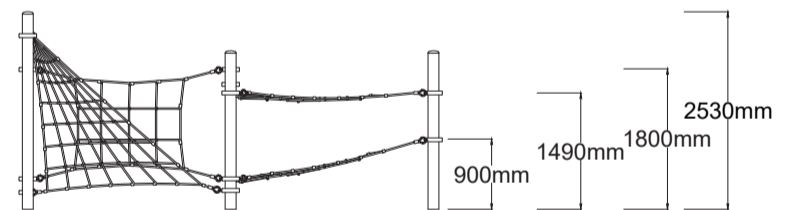

All products are designed and owned by Kaebel Leisure. Drawings are concept only. Not to scale.