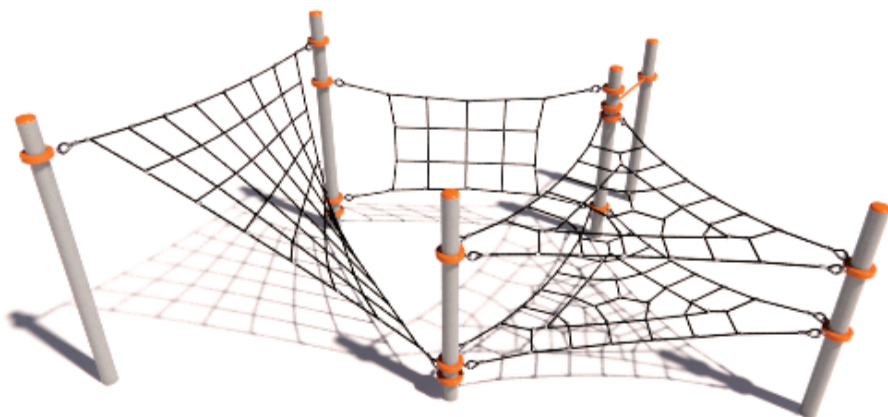

Check our [Rope and Powdercoat colours](#) in our materials section or consult colours with [Kaebel Leisure](#).

### Specifications

<b>Max Height</b>	2.5m
<b>Fallzone Area</b>	57.6m <sup>2</sup>
<b>Max Fall Height</b>	2.5m
<b>Equipment Size</b>	5.50m(w) x 5.2m(l) x 2.5m(h)

### Materials | Equipment

- 18mm steel reinforced rope
- Powdercoated DuraGal posts
- Powdercoated aluminium clamps and caps
- 1x Inclined Triangular Net, 1x Horizontal Tri Net, 1x Vertical Scramble Net, 1x Pull Up Bar, 1x Twisted Triangular Net