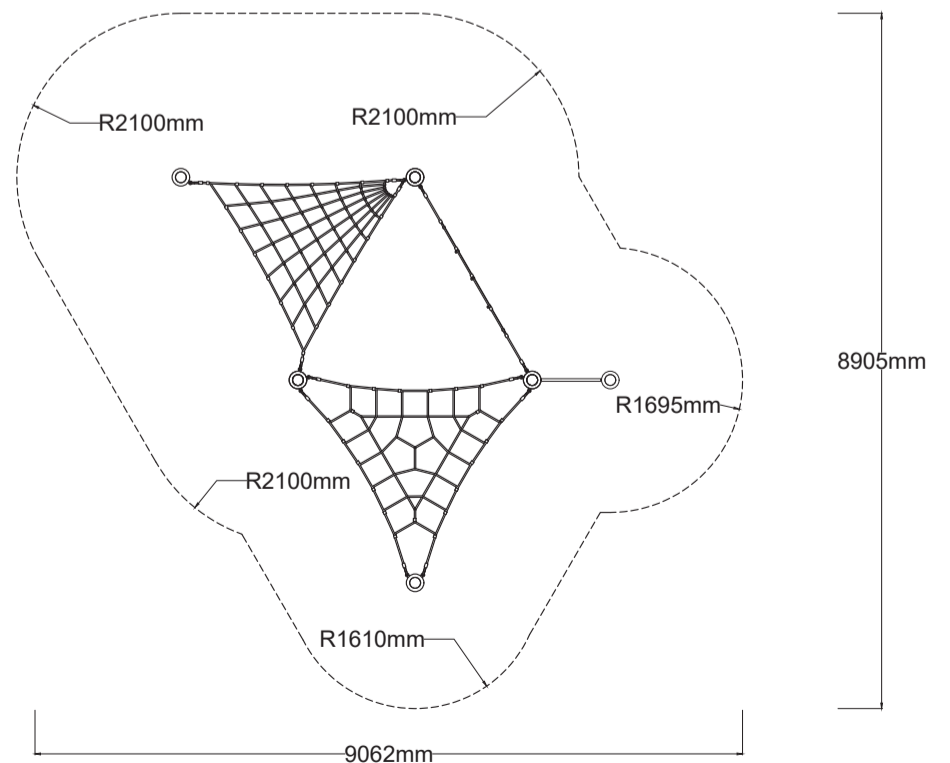

All products are designed and owned by Kaebel Leisure. Drawings are concept only. Not to scale.