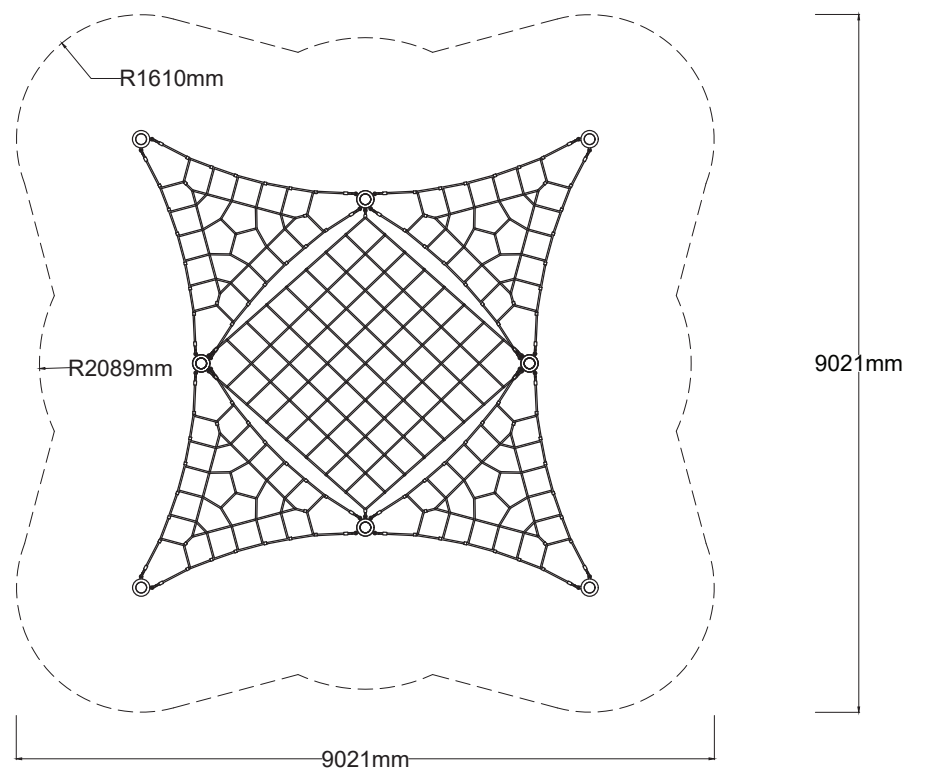

All products are designed and owned by Kaebel Leisure. Drawings are concept only. Not to scale.