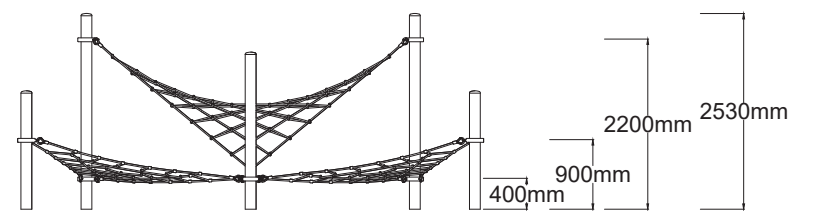

Check our [Rope and Powdercoat colours](#) in our materials section or consult colours with [Kaebel Leisure](#).

Specifications

Max Height	2.5m
Fallzone Area	73.0m ²
Max Fall Height	2.5m
Equipment Size	5.80m(w) x 5.80m(l) x 2.5m(h)

Materials | Equipment

- 18mm steel reinforced rope
- Powdercoated DuraGal posts
- Powdercoated aluminium clamps and caps
- 1x Saddle Net, 4x Inclined Triangular Net

All products are designed and owned by Kaebel Leisure. Drawings are concept only. Not to scale.