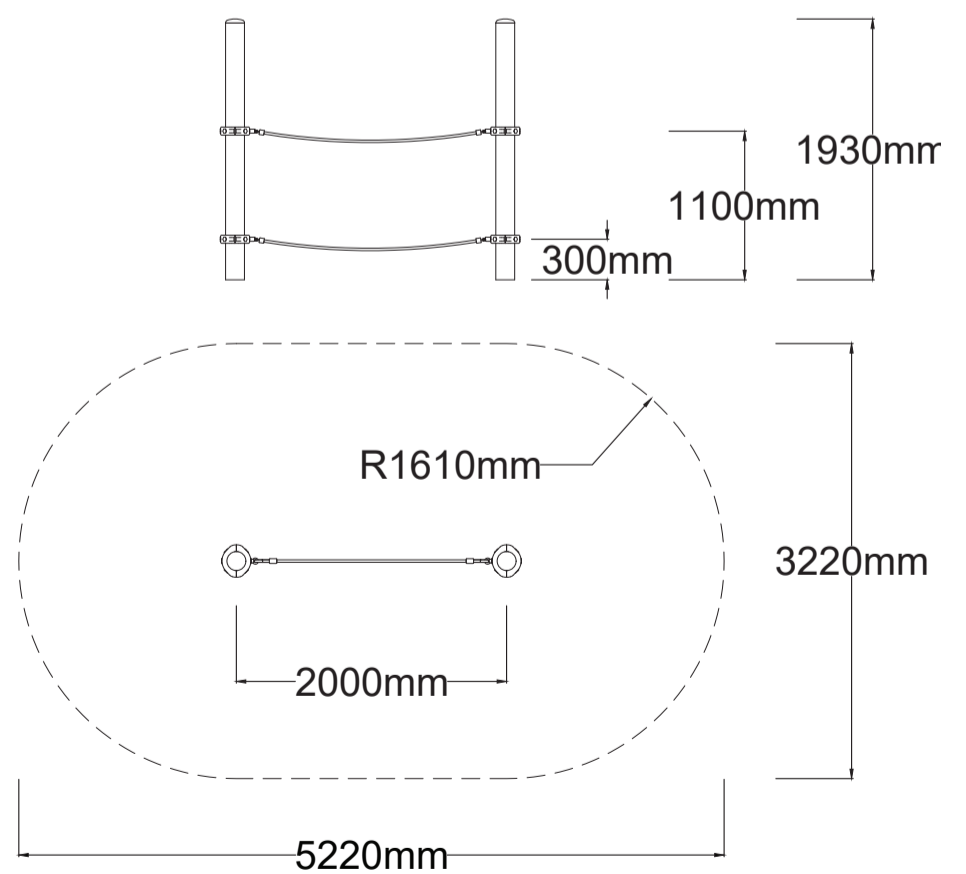

### Specifications

<b>Max Height</b>	1.9m
<b>Fallzone Area</b>	14.6m <sup>2</sup>
<b>Max Fall Height</b>	1.1m
<b>Equipment Size</b>	0.24m(w) x 2.0m(l) x 1.9m(h)

### Materials | Equipment

- 16mm steel reinforced rope
- Powdercoated DuraGal posts
- Powdercoated aluminium clamps and caps

All products are designed and owned by Kaebel Leisure. Drawings are concept only. Not to scale.