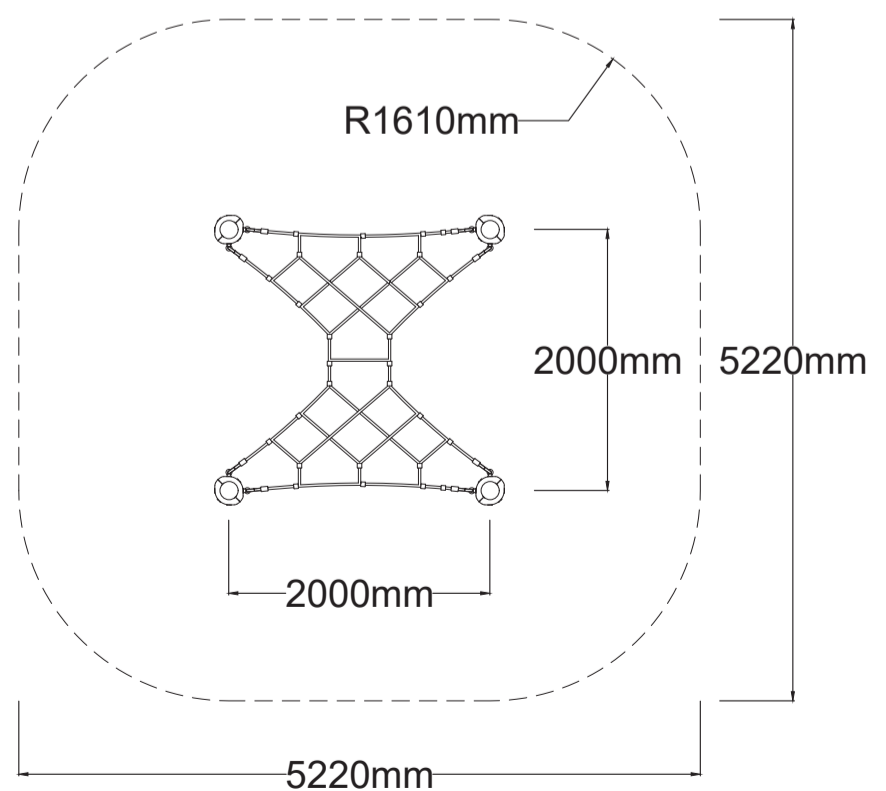

[Check our Rope and Powdercoat colours in our materials section or consult colours with Kaebel Leisure.](#)

Specifications

Max Height	1.9m
Fallzone Area	25m ²
Max Fall Height	0.6m
Equipment Size	2.0m(w) x 2.0m(l) x 2.5m(h)

Materials | Equipment

- 16mm steel reinforced rope
- Powdercoated DuraGal posts
- Powdercoated aluminium clamps and caps

All products are designed and owned by Kaebel Leisure. Drawings are concept only. Not to scale.