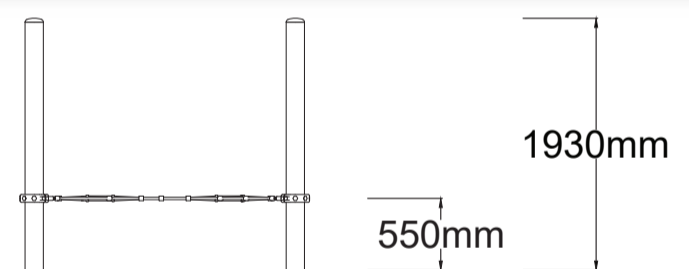

All products are designed and owned by Kaebel Leisure. Drawings are concept only. Not to scale.