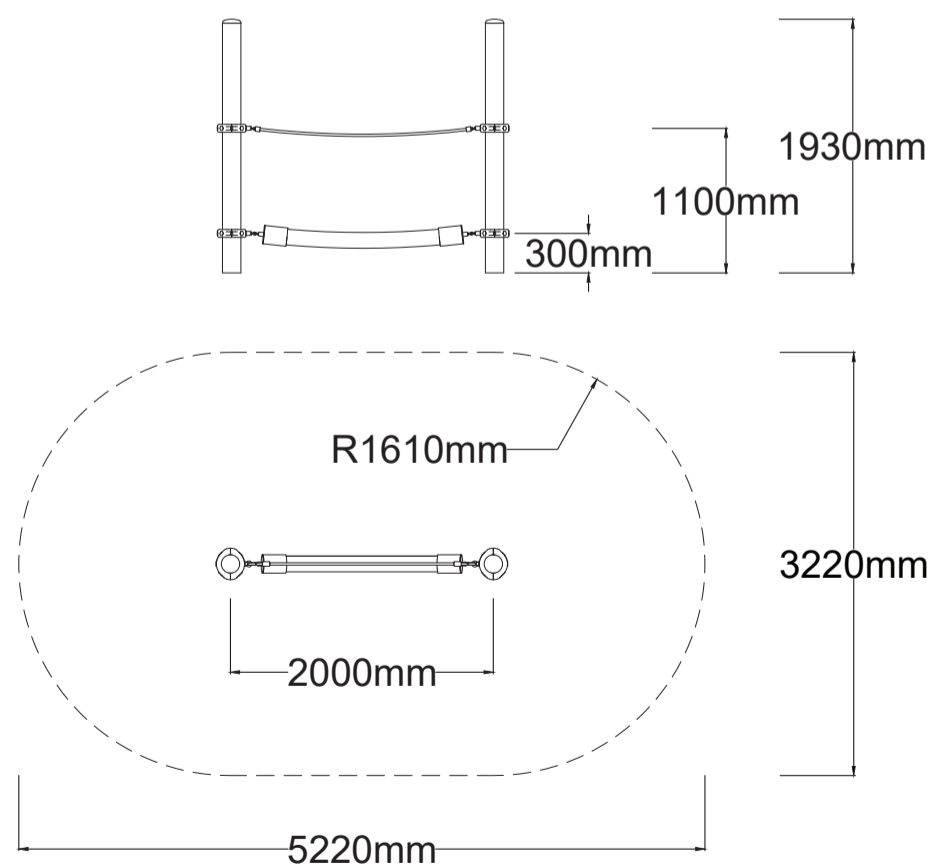

Check our [Rope and Powdercoat colours](#) in our materials section or consult colours with Kaebel Leisure.

Specifications

Max Height	1.1m
Fallzone Area	14.6m ²
Max Fall Height	1.1m
Equipment Size	0.24m(w) x 2.00m(l) x 1.1m(h)

Materials | Equipment

- 16mm steel reinforced rope
- Powdercoated DuraGal posts
- Powdercoated aluminium clamps and caps
- 120mm square jungle rope

All products are designed and owned by Kaebel Leisure. Drawings are concept only. Not to scale.