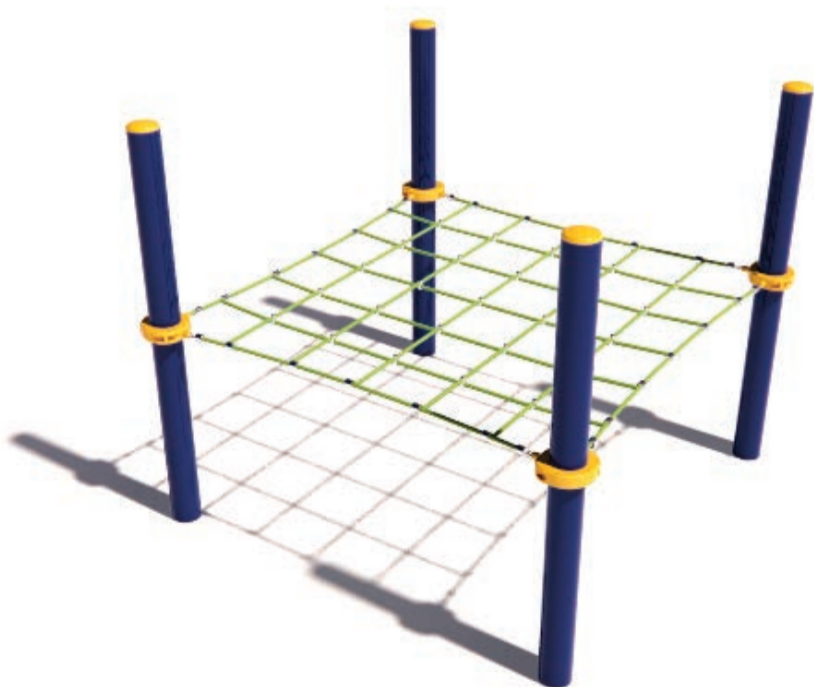

[Check our Rope and Powdercoat colours in our materials section or consult colours with Kaebel Leisure.](#)

Specifications

Max Height	1.9m
Fallzone Area	25m ²
Max Fall Height	1.0m
Equipment Size	2.0m(w) x 2.0m(l) x 1.9m(h)

Materials | Equipment

- 16mm steel reinforced rope
- Powdercoated DuraGal posts
- Powdercoated aluminium clamps and caps

All products are designed and owned by Kaebel Leisure. Drawings are concept only. Not to scale.