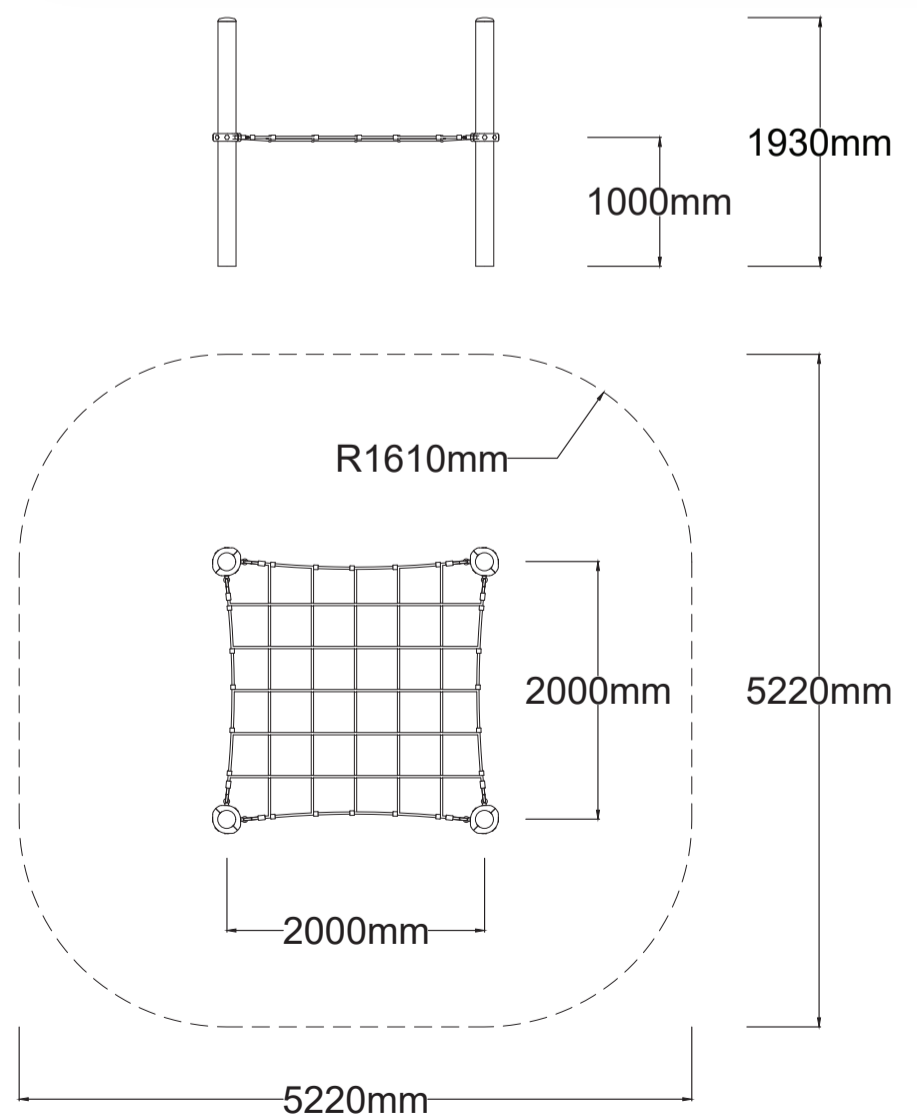

[Check our Rope and Powdercoat colours in our materials section or consult colours with Kaebel Leisure.](#)

Specifications

Max Height	1.9m
Fallzone Area	25m ²
Max Fall Height	1.0m
Equipment Size	2.0m(w) x 2.0m(l) x 1.9m(h)

Materials | Equipment

- 16mm steel reinforced rope
- Powdercoated DuraGal posts
- Powdercoated aluminium clamps and caps

All products are designed and owned by Kaebel Leisure. Drawings are concept only. Not to scale.