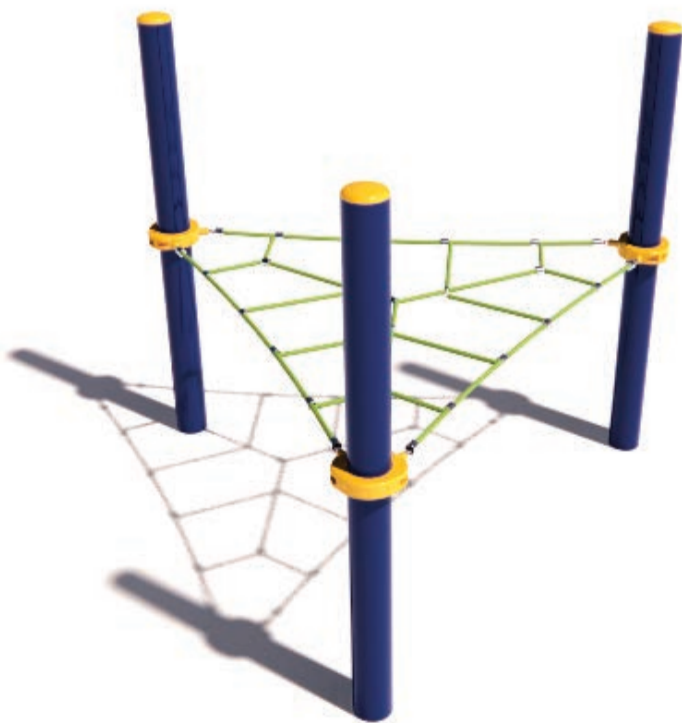

[Check our Rope and Powdercoat colours in our materials section or consult colours with Kaebel Leisure.](#)

Specifications

Max Height	1.9m
Fallzone Area	19.6m ²
Max Fall Height	1.0m
Equipment Size	2.0m(w) x 2.0m(l) x 1.9m(h)

Materials | Equipment

- 16mm steel reinforced rope
- Powdercoated DuraGal posts
- Powdercoated aluminium clamps and caps

All products are designed and owned by Kaebel Leisure. Drawings are concept only. Not to scale.