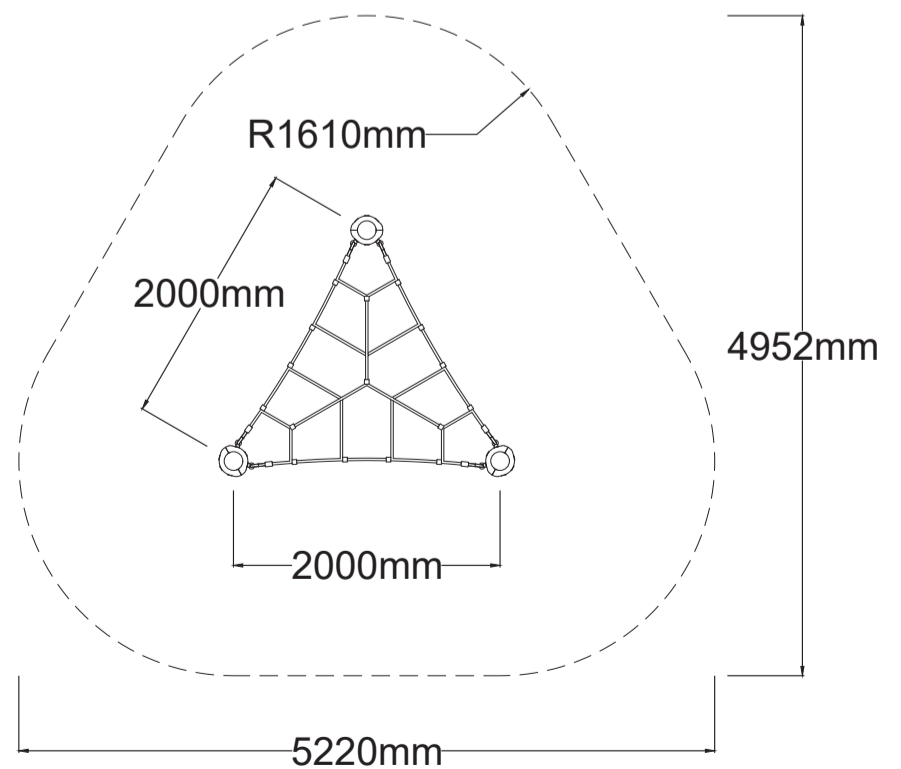

All products are designed and owned by Kaebel Leisure. Drawings are concept only. Not to scale.