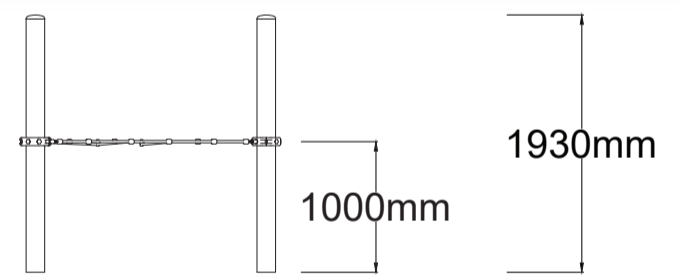

[Check our Rope and Powdercoat colours in our materials section or consult colours with Kaebel Leisure.](#)

Specifications

Max Height	1.9m
Fallzone Area	19.6m ²
Max Fall Height	1.0m
Equipment Size	2.0m(w) x 2.0m(l) x 1.9m(h)

Materials | Equipment

- 16mm steel reinforced rope
- Powdercoated DuraGal posts
- Powdercoated aluminium clamps and caps

All products are designed and owned by Kaebel Leisure. Drawings are concept only. Not to scale.