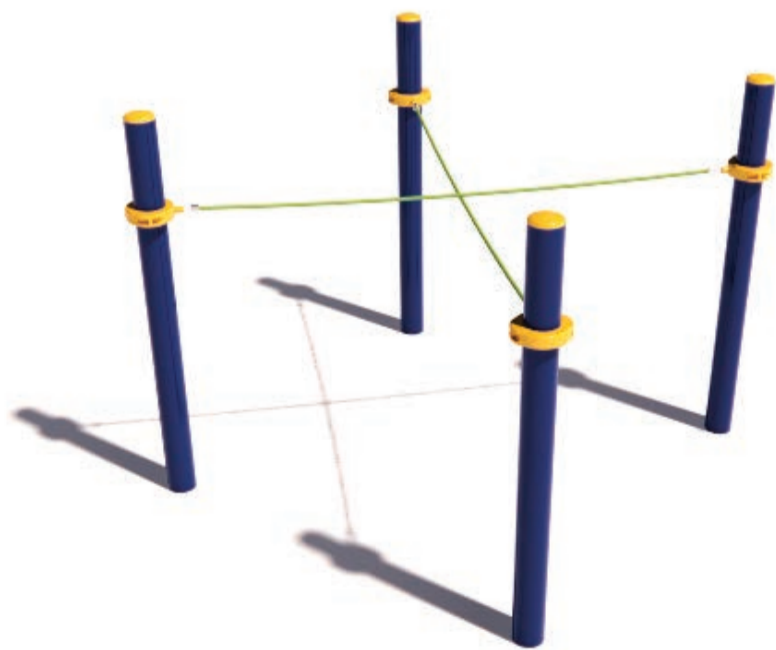

Check our [Rope and Powdercoat colours](#) in our materials section or consult colours with [Kaebel Leisure](#).

Specifications

Max Height	1.9m
Fallzone Area	25m ²
Max Fall Height	1.5m
Equipment Size	2.0m(w) x 2.0m(l) x 1.9m(h)

Materials | Equipment

- 16mm steel reinforced rope
- Powdercoated DuraGal posts
- Powdercoated aluminium clamps and caps

All products are designed and owned by Kaebel Leisure. Drawings are concept only. Not to scale.