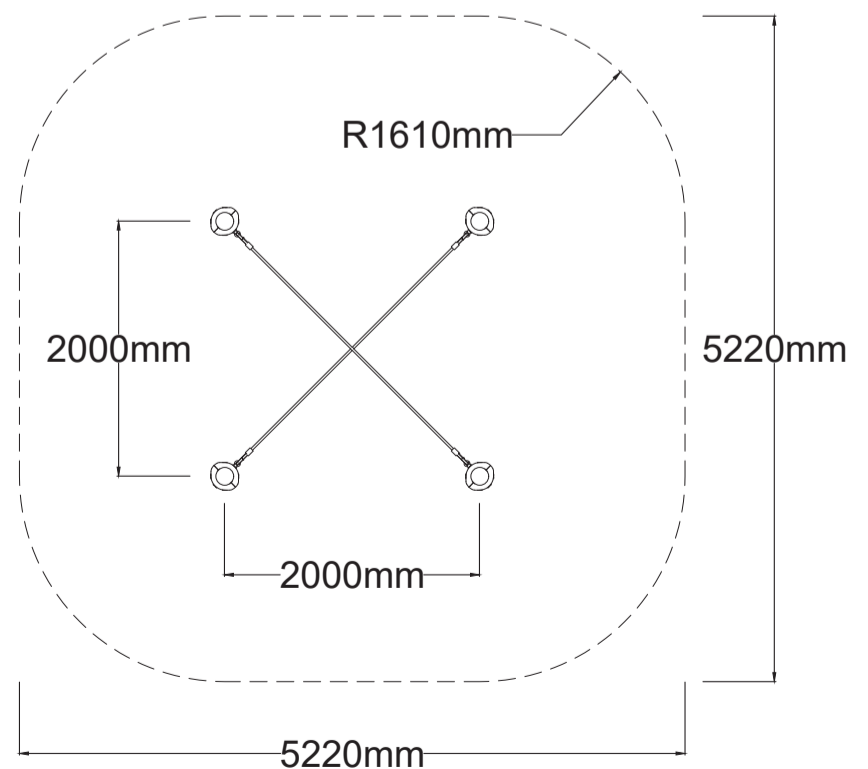

Check our [Rope and Powdercoat colours](#) in our materials section or consult colours with [Kaebel Leisure](#).

Specifications

Max Height	1.9m
Fallzone Area	25m ²
Max Fall Height	1.5m
Equipment Size	2.0m(w) x 2.0m(l) x 1.9m(h)

Materials | Equipment

- 16mm steel reinforced rope
- Powdercoated DuraGal posts
- Powdercoated aluminium clamps and caps

All products are designed and owned by Kaebel Leisure. Drawings are concept only. Not to scale.