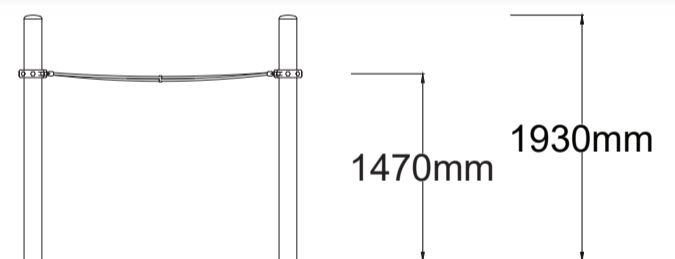

Check our [Rope and Powdercoat colours](#) in our materials section or consult colours with [Kaebel Leisure](#).

Specifications

Max Height	1.9m
Fallzone Area	25m ²
Max Fall Height	1.5m
Equipment Size	2.0m(w) x 2.0m(l) x 1.9m(h)

Materials | Equipment

- 16mm steel reinforced rope
- Powdercoated DuraGal posts
- Powdercoated aluminium clamps and caps

All products are designed and owned by Kaebel Leisure. Drawings are concept only. Not to scale.