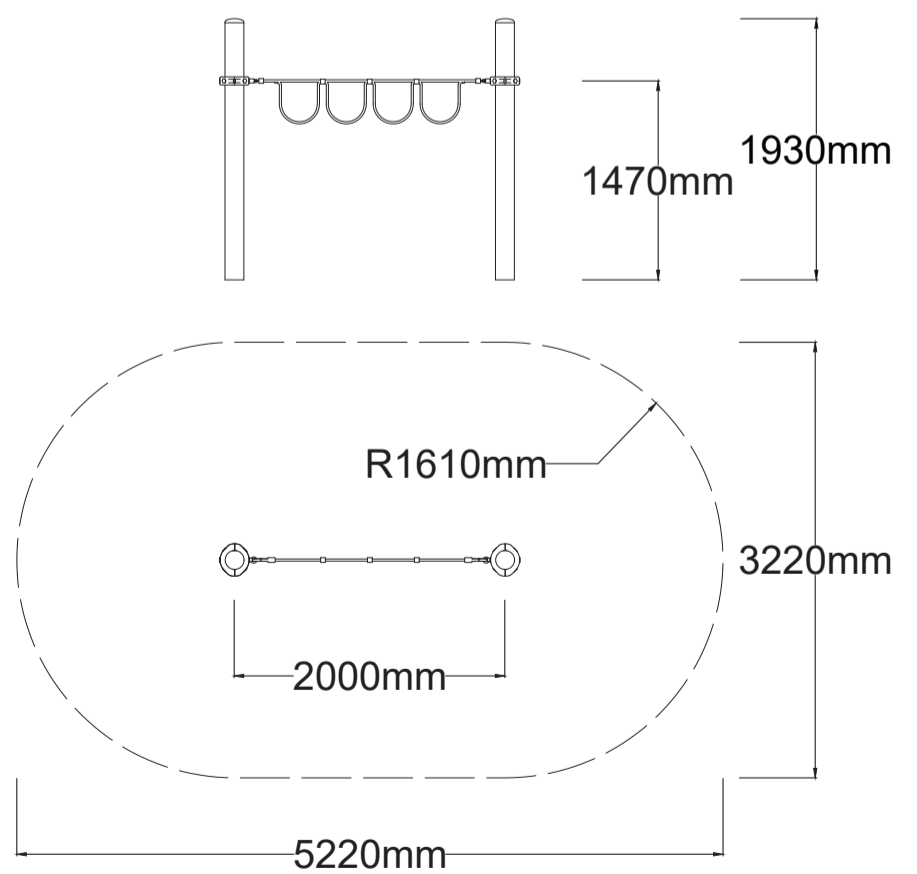

[Check our Rope and Powdercoat colours in our materials section or consult colours with Kaebel Leisure.](#)

Specifications

Max Height	1.9m
Fallzone Area	14.6m ²
Max Fall Height	1.5m
Equipment Size	0.24m(w) x 2.0m(l) x 1.9m(h)

Materials | Equipment

16mm steel reinforced rope
Powdercoated DuraGal posts
Powdercoated aluminium clamps and caps

All products are designed and owned by Kaebel Leisure. Drawings are concept only. Not to scale.