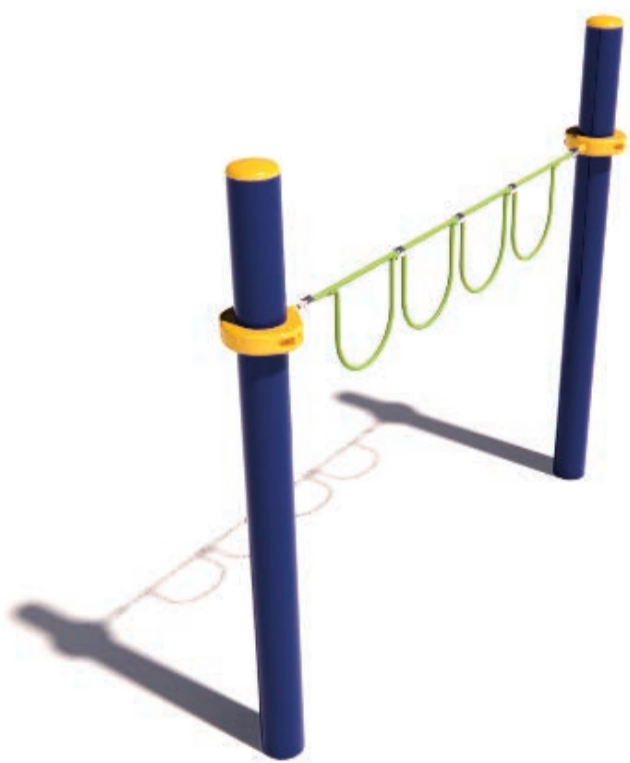

[Check our Rope and Powdercoat colours in our materials section or consult colours with Kaebel Leisure.](#)

Specifications

Max Height	1.9m
Fallzone Area	14.6m ²
Max Fall Height	1.5m
Equipment Size	0.24m(w) x 2.0m(l) x 1.9m(h)

Materials | Equipment

16mm steel reinforced rope
Powdercoated DuraGal posts
Powdercoated aluminium clamps and caps

All products are designed and owned by Kaebel Leisure. Drawings are concept only. Not to scale.