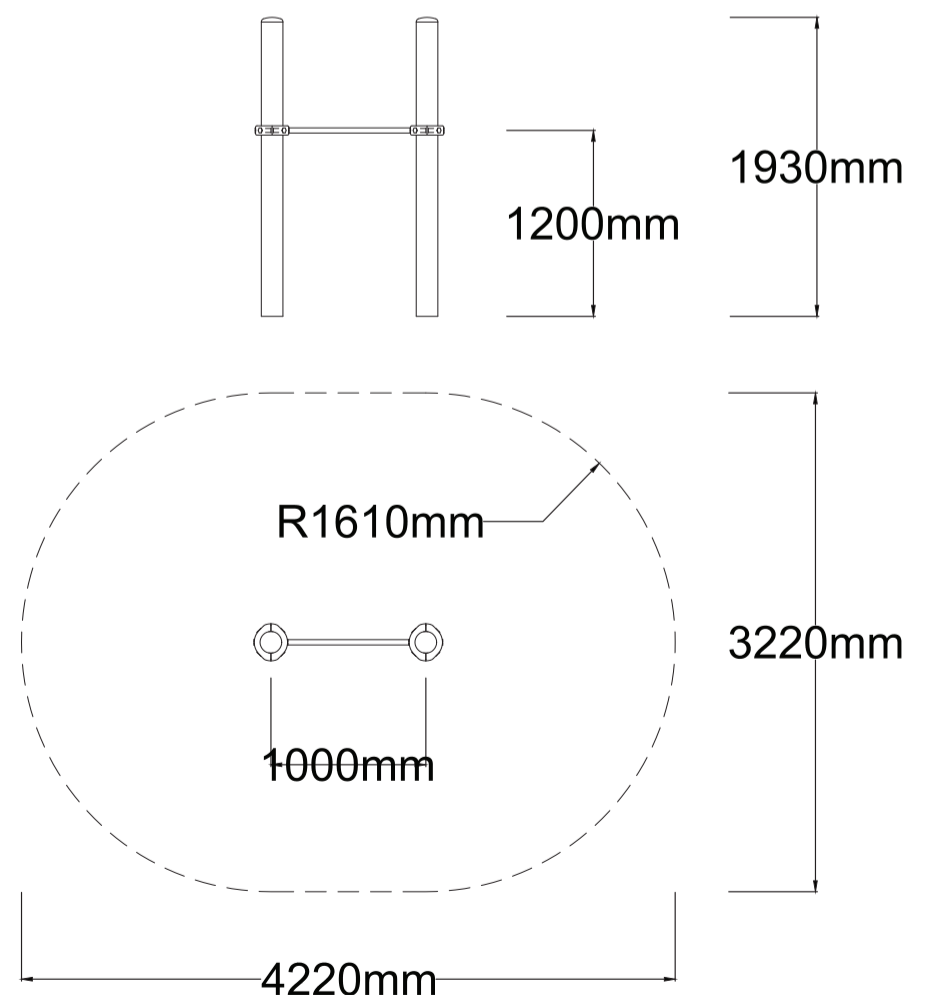

All products are designed and owned by Kaebel Leisure. Drawings are concept only. Not to scale.