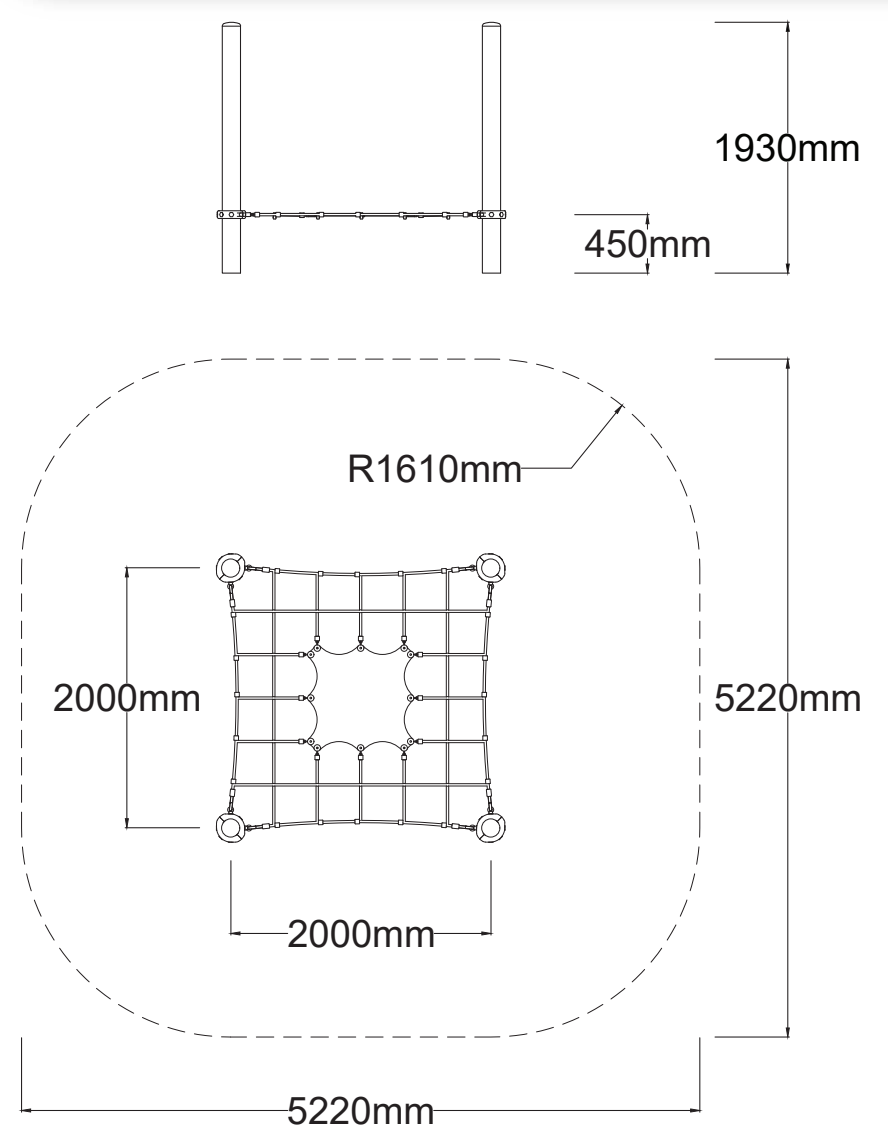

All products are designed and owned by Kaebel Leisure. Drawings are concept only. Not to scale.