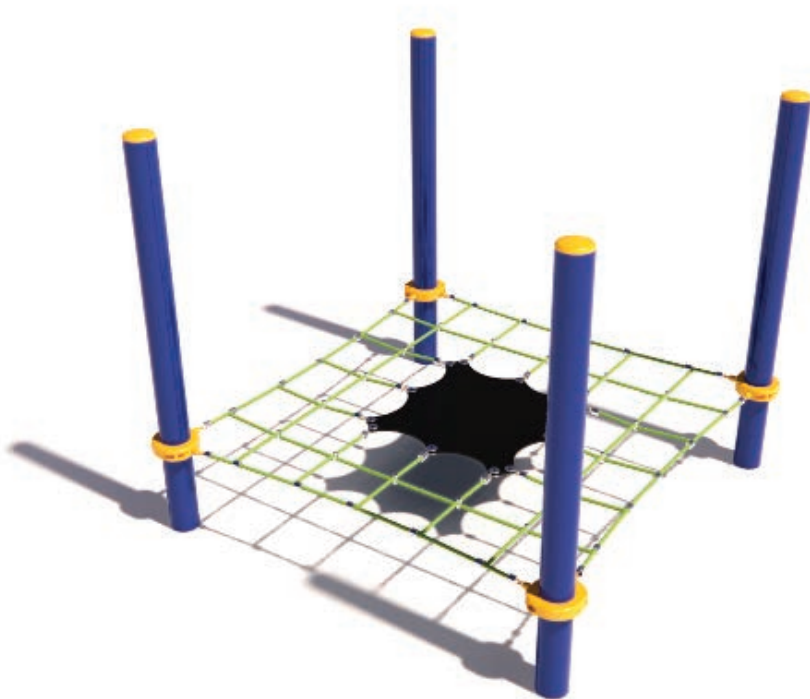

Check our [Rope and Powdercoat colours](#) in our materials section or consult colours with [Kaebel Leisure](#).

Specifications

Max Height	1.9m
Fallzone Area	25m ²
Max Fall Height	0.5m
Equipment Size	2.0m(w) x 2.0m(l) x 1.9m(h)

Materials | Equipment

- 16mm steel reinforced rope
- Powdercoated DuraGal posts
- Powdercoated aluminium clamps and caps
- Rubber membrane

All products are designed and owned by Kaebel Leisure. Drawings are concept only. Not to scale.