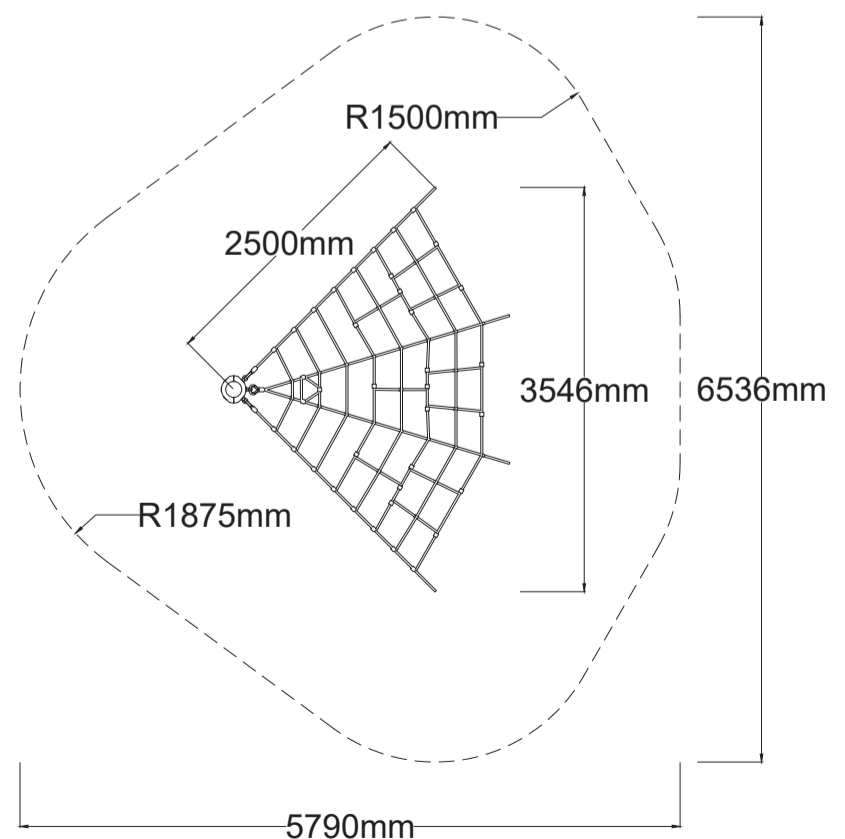

All products are designed and owned by Kaebel Leisure. Drawings are concept only. Not to scale.