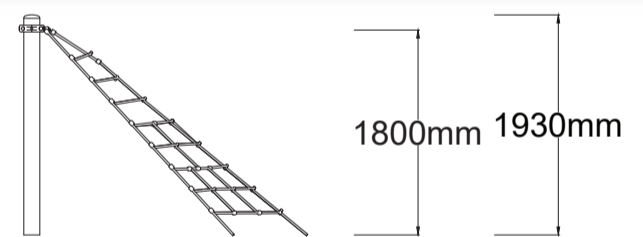

All products are designed and owned by Kaebel Leisure. Drawings are concept only. Not to scale.