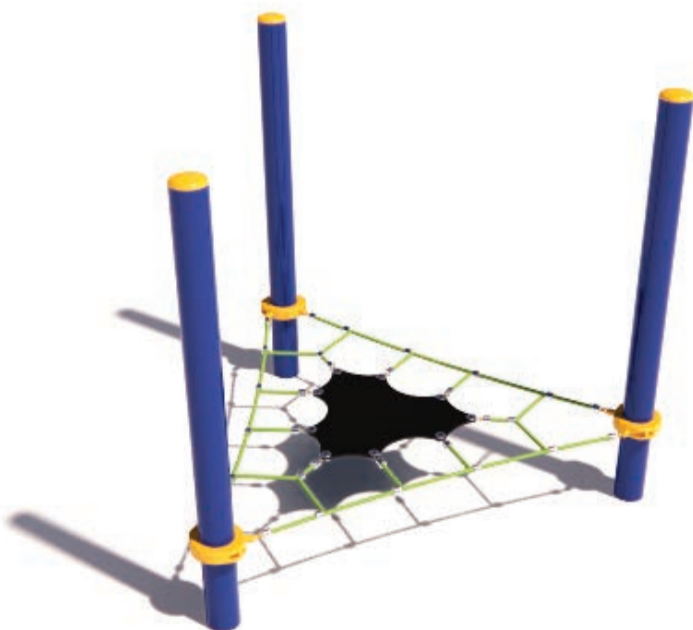

Check our [Rope and Powdercoat colours](#) in our materials section or consult colours with Kaebel Leisure.

### Specifications

<b>Max Height</b>	1.9m
<b>Fallzone Area</b>	19m <sup>2</sup>
<b>Max Fall Height</b>	0.4m
<b>Equipment Size</b>	2.0m(w) x 2.0m(l) x 1.9m(h)

### Materials | Equipment

- 16mm steel reinforced rope
- Powdercoated DuraGal posts
- Powdercoated aluminium clamps and caps
- Rubber membrane

All products are designed and owned by Kaebel Leisure. Drawings are concept only. Not to scale.