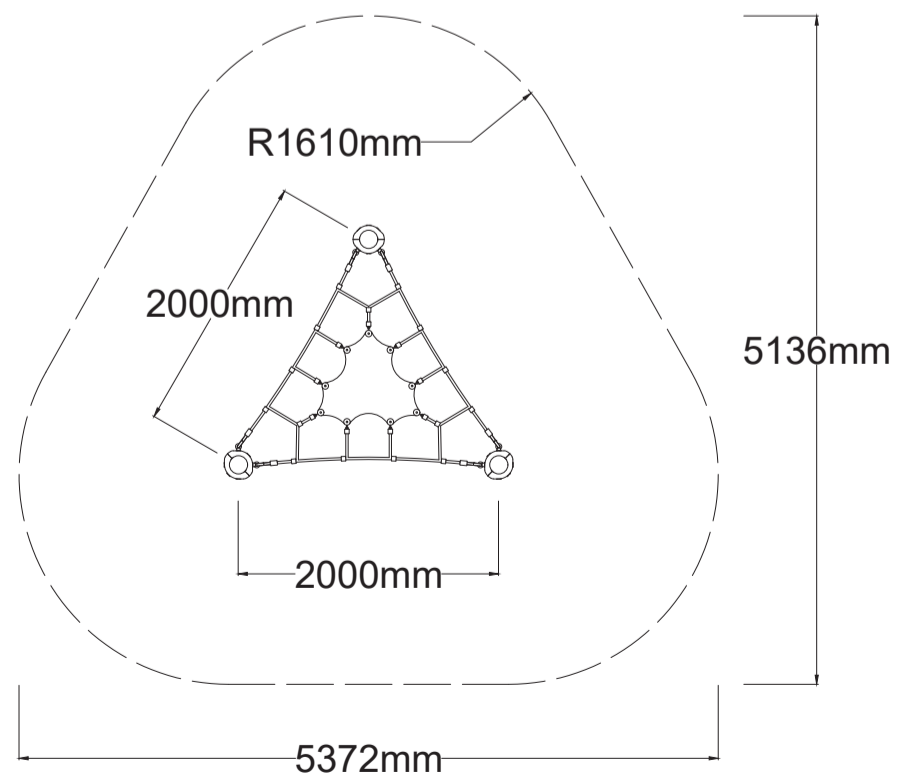

All products are designed and owned by Kaebel Leisure. Drawings are concept only. Not to scale.