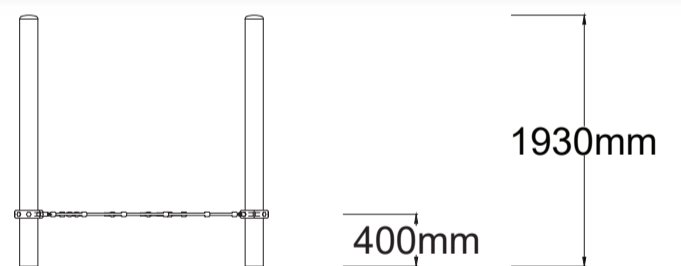

All products are designed and owned by Kaebel Leisure. Drawings are concept only. Not to scale.