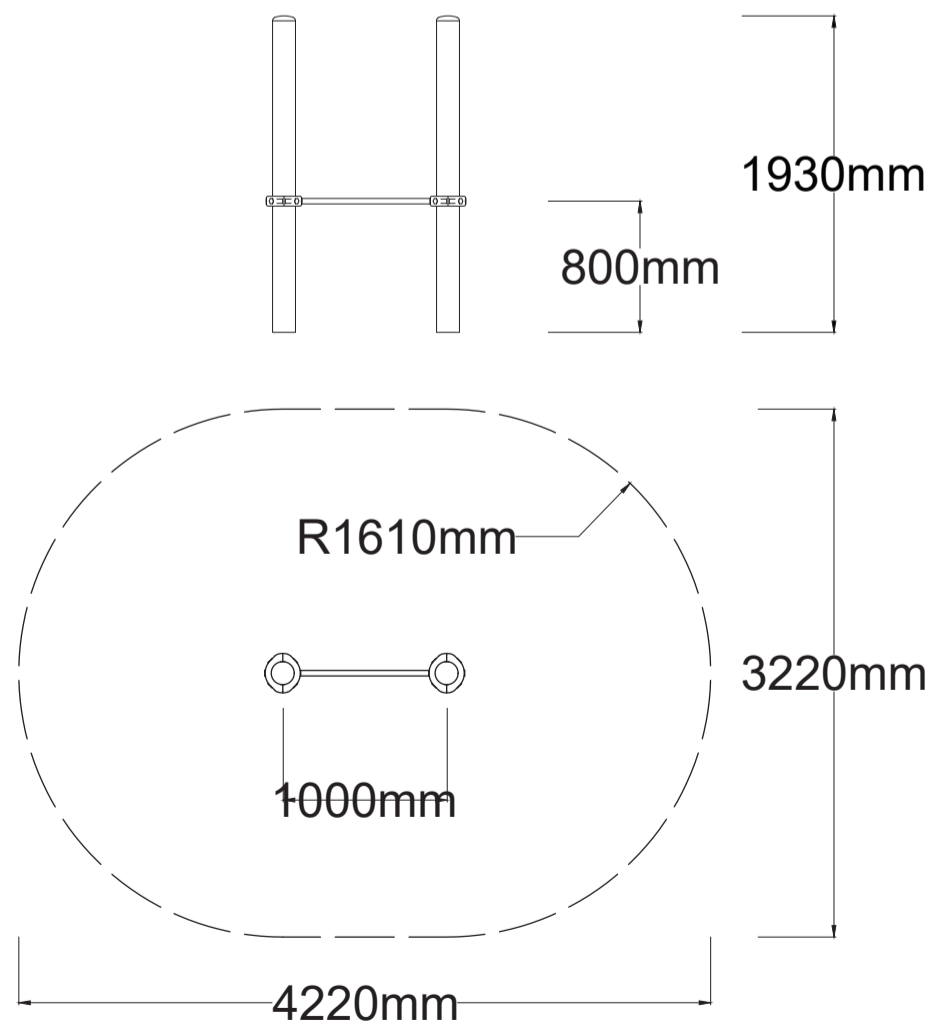

All products are designed and owned by Kaebel Leisure. Drawings are concept only. Not to scale.