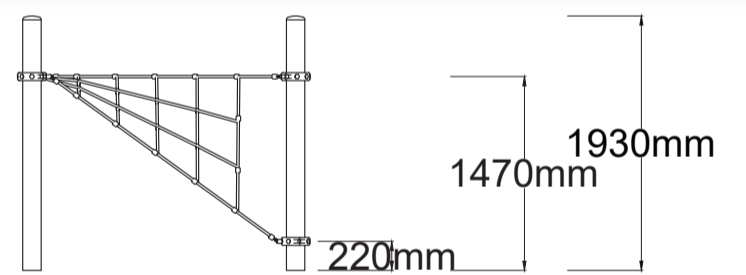

All products are designed and owned by Kaebel Leisure. Drawings are concept only. Not to scale.