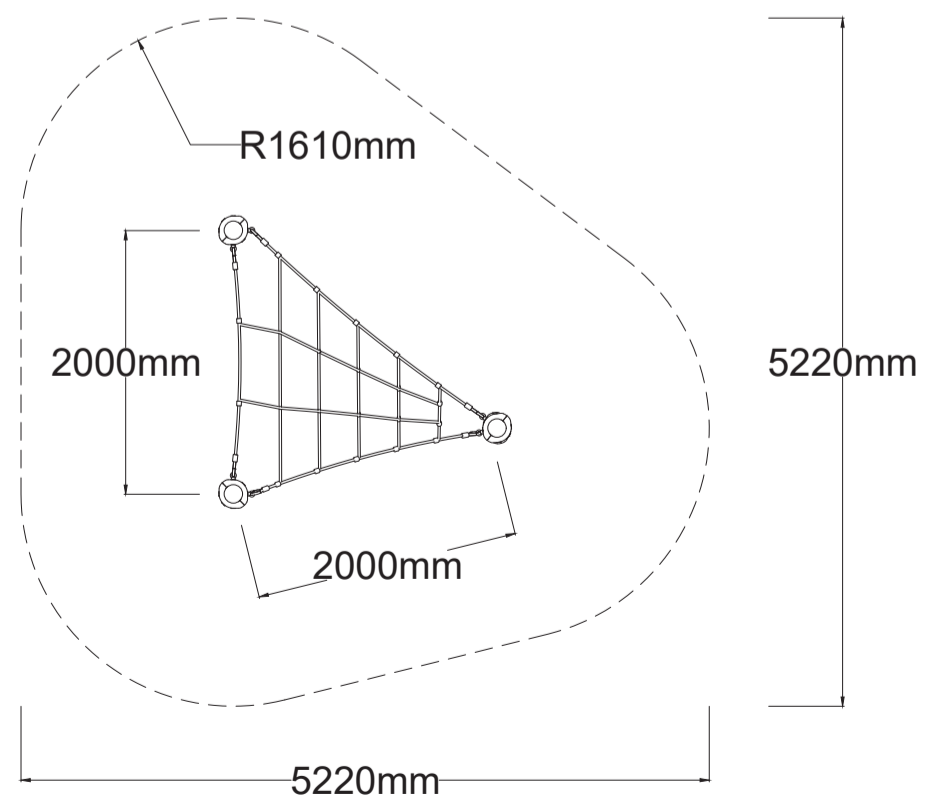

All products are designed and owned by Kaebel Leisure. Drawings are concept only. Not to scale.