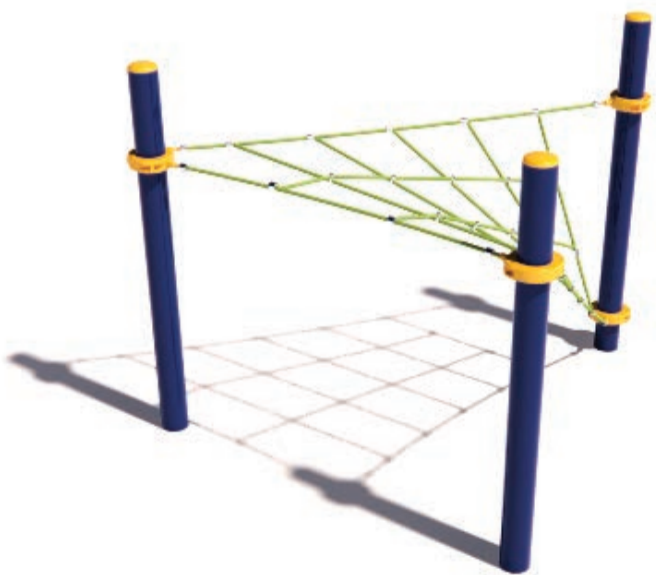

[Check our Rope and Powdercoat colours in our materials section or consult colours with Kaebel Leisure.](#)

Specifications

Max Height	1.9m
Fallzone Area	21m ²
Max Fall Height	1.5m
Equipment Size	2.0m(w) x 2.0m(l) x 1.9m(h)

Materials | Equipment

- 16mm steel reinforced rope
- Powdercoated DuraGal posts
- Powdercoated aluminium clamps and caps

All products are designed and owned by Kaebel Leisure. Drawings are concept only. Not to scale.