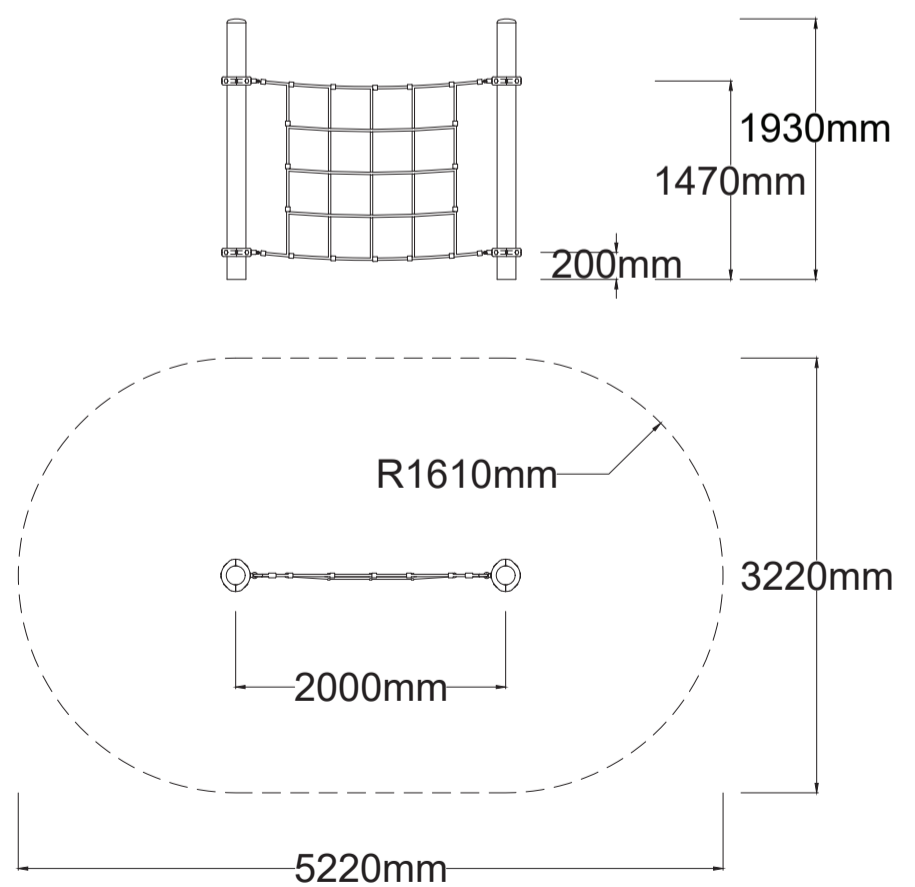

[Check our Rope and Powdercoat colours in our materials section or consult colours with Kaebel Leisure.](#)

Specifications

Max Height	1.9m
Fallzone Area	14.6m ²
Max Fall Height	1.5m
Equipment Size	0.24m(w) x 2.0m(l) x 1.9m(h)

Materials | Equipment

- 16mm steel reinforced rope
- Powdercoated DuraGal posts
- Powdercoated aluminium clamps and caps

All products are designed and owned by Kaebel Leisure. Drawings are concept only. Not to scale.