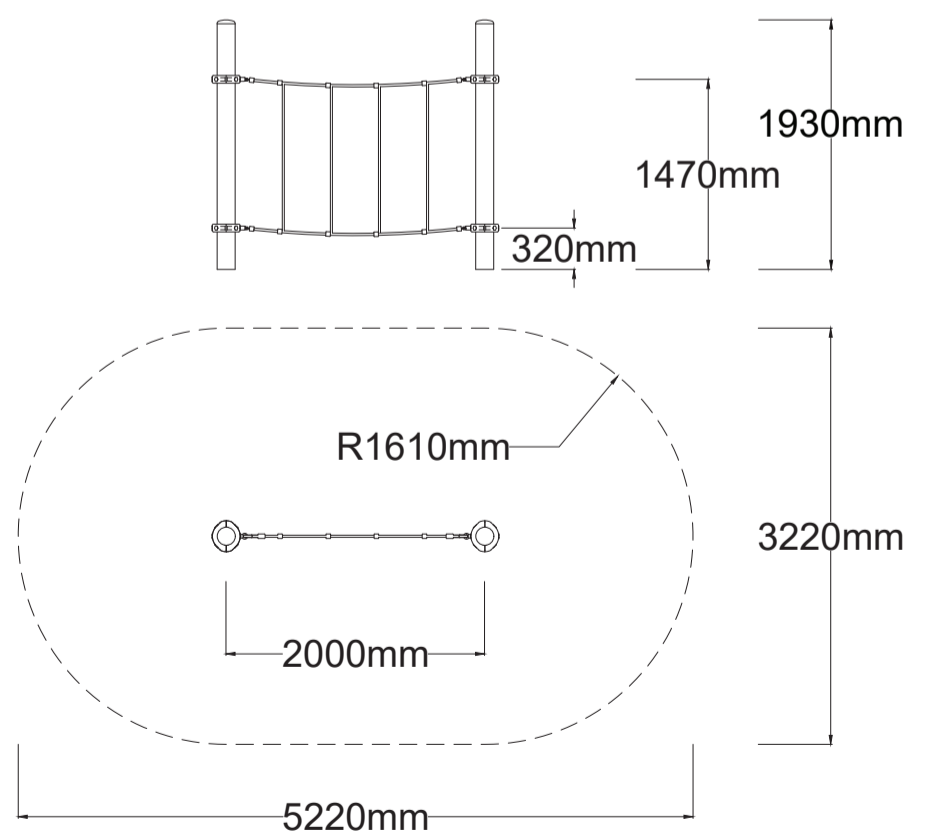

Check our [Rope and Powdercoat colours](#) in our materials section or consult colours with [Kaebel Leisure](#).

Specifications

Max Height	1.9m
Fallzone Area	14.6m ²
Max Fall Height	1.5m
Equipment Size	0.24m(w) x 2.0m(l) x 1.9m(h)

Materials | Equipment

16mm steel reinforced rope
Powdercoated DuraGal posts
Powdercoated aluminium clamps and caps

All products are designed and owned by Kaebel Leisure. Drawings are concept only. Not to scale.