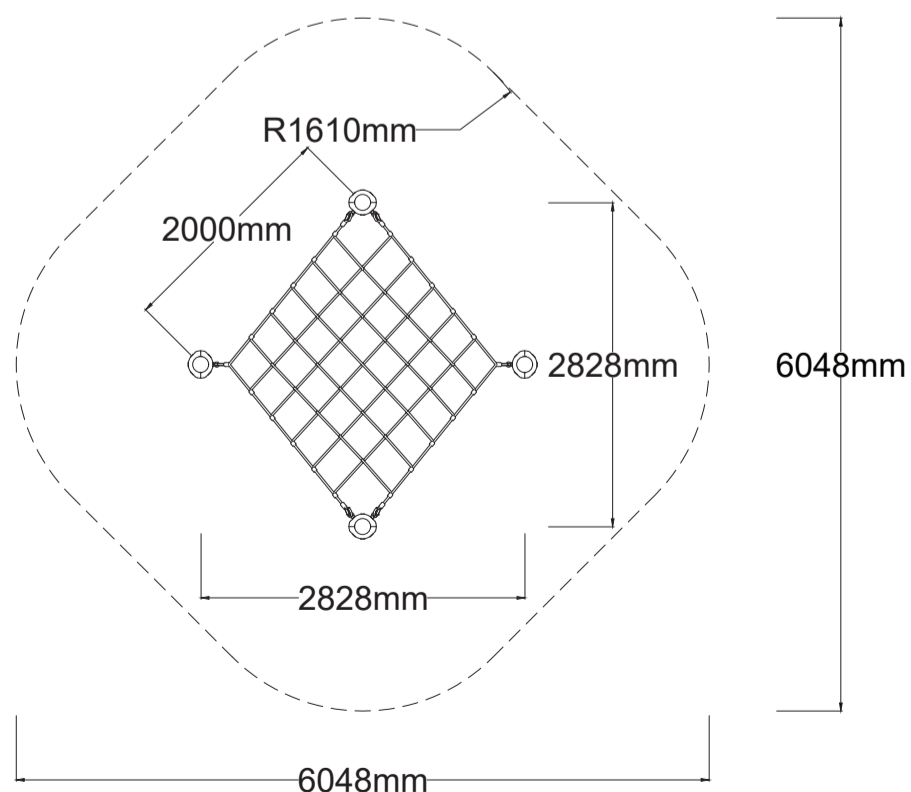

Check our [Rope and Powdercoat colours](#) in our materials section or consult colours with Kaebel Leisure.

Specifications

Max Height	1.9m
Fallzone Area	25m ²
Max Fall Height	1.5m
Equipment Size	2.0m(w) x 2.0m(l) x 1.9m(h)

Materials | Equipment

- 16mm steel reinforced rope
- Powdercoated DuraGal posts
- Powdercoated aluminium clamps and caps

All products are designed and owned by Kaebel Leisure. Drawings are concept only. Not to scale.