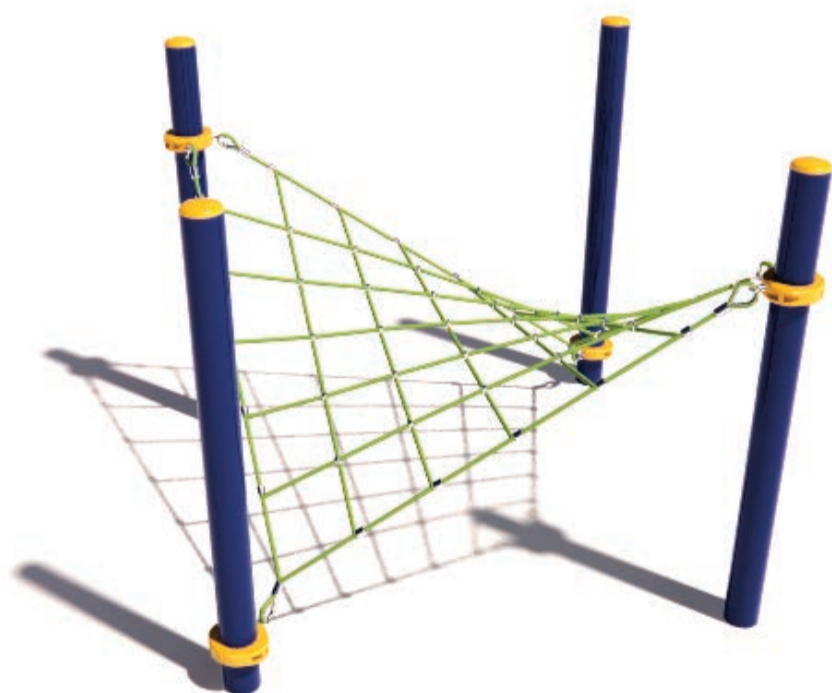

Check our [Rope and Powdercoat colours](#) in our materials section or consult colours with Kaebel Leisure.

Specifications

Max Height	1.9m
Fallzone Area	25m ²
Max Fall Height	1.5m
Equipment Size	2.0m(w) x 2.0m(l) x 1.9m(h)

Materials | Equipment

- 16mm steel reinforced rope
- Powdercoated DuraGal posts
- Powdercoated aluminium clamps and caps

All products are designed and owned by Kaebel Leisure. Drawings are concept only. Not to scale.