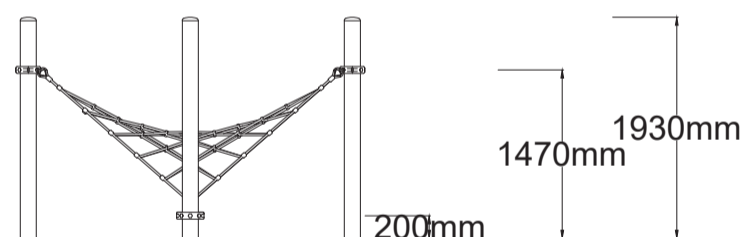

Check our [Rope and Powdercoat colours](#) in our materials section or consult colours with Kaebel Leisure.

Specifications

Max Height	1.9m
Fallzone Area	25m ²
Max Fall Height	1.5m
Equipment Size	2.0m(w) x 2.0m(l) x 1.9m(h)

Materials | Equipment

- 16mm steel reinforced rope
- Powdercoated DuraGal posts
- Powdercoated aluminium clamps and caps

All products are designed and owned by Kaebel Leisure. Drawings are concept only. Not to scale.