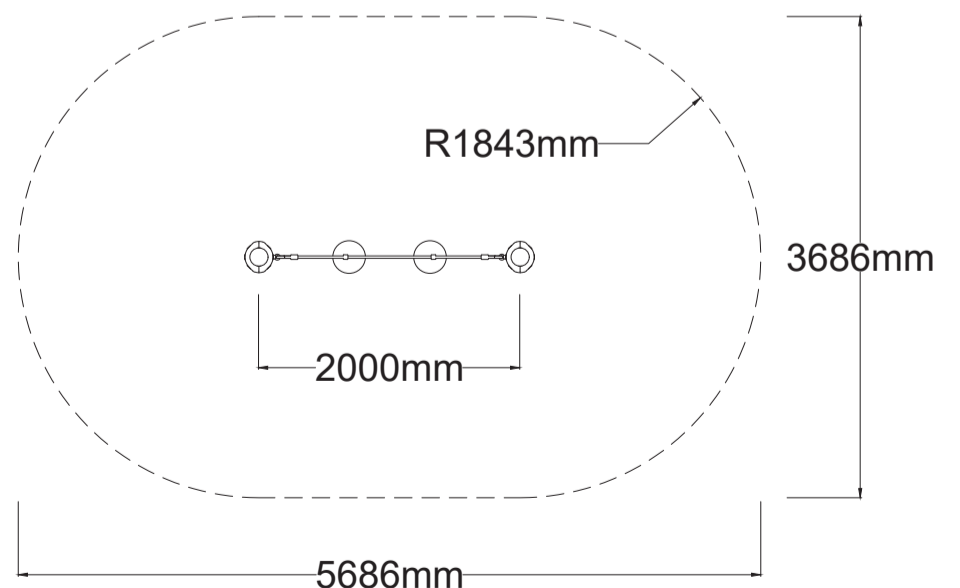

All products are designed and owned by Kaebel Leisure. Drawings are concept only. Not to scale.