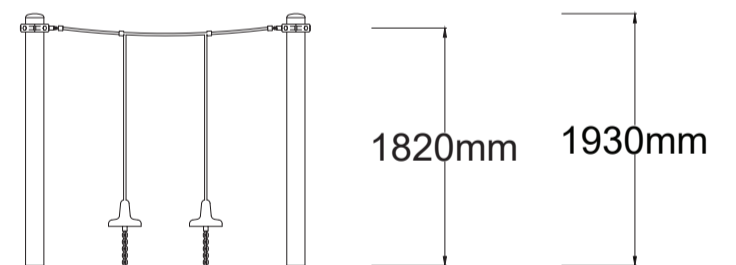

All products are designed and owned by Kaebel Leisure. Drawings are concept only. Not to scale.