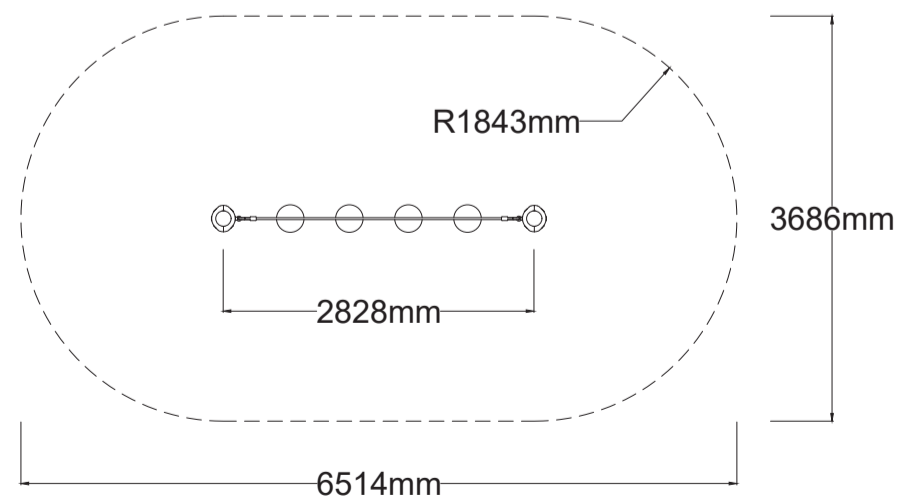

All products are designed and owned by Kaebel Leisure. Drawings are concept only. Not to scale.