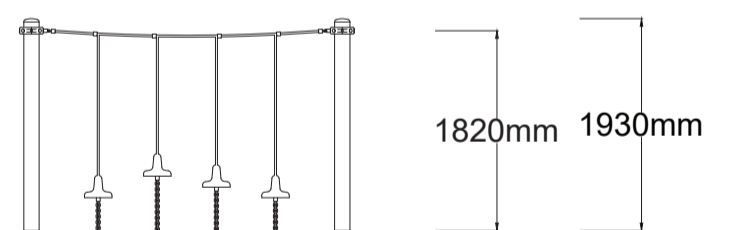

All products are designed and owned by Kaebel Leisure. Drawings are concept only. Not to scale.