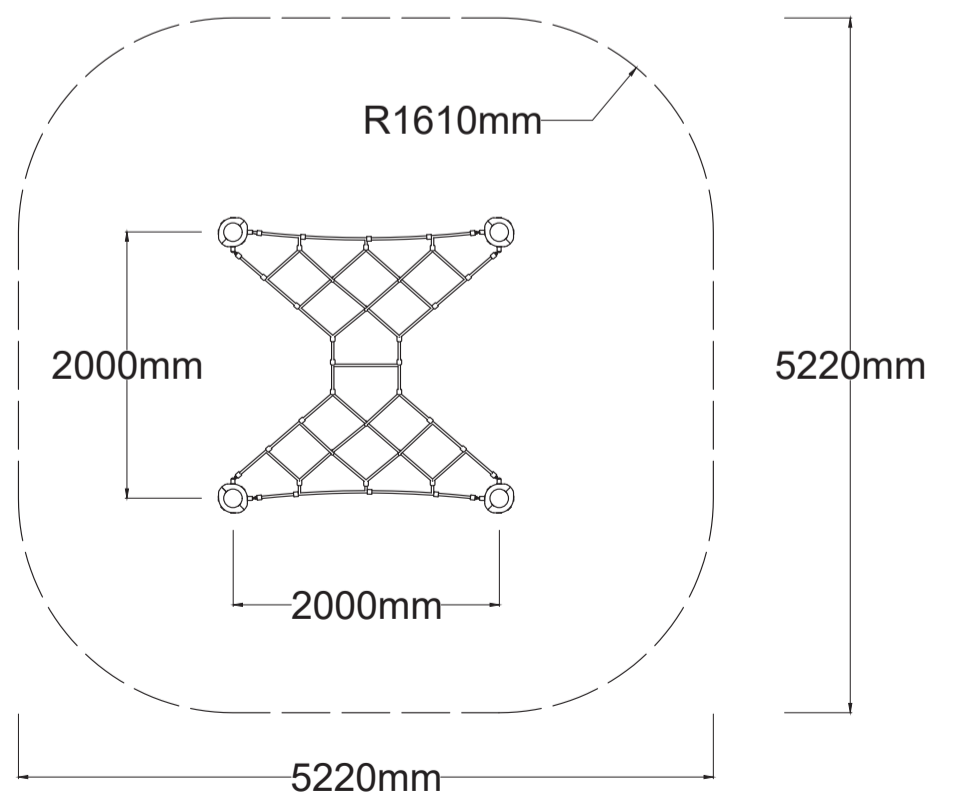

Check our [Rope and Powdercoat colours](#) in our materials section or consult colours with [Kaebel Leisure](#).

Specifications

Max Height	1.9m
Fallzone Area	25m ²
Max Fall Height	1.0m
Equipment Size	2.0m(w) x 2.0m(l) x 1.9m(h)

Materials | Equipment

- 16mm steel reinforced rope
- Powdercoated DuraGal posts
- Powdercoated aluminium clamps and caps

All products are designed and owned by Kaebel Leisure. Drawings are concept only. Not to scale.