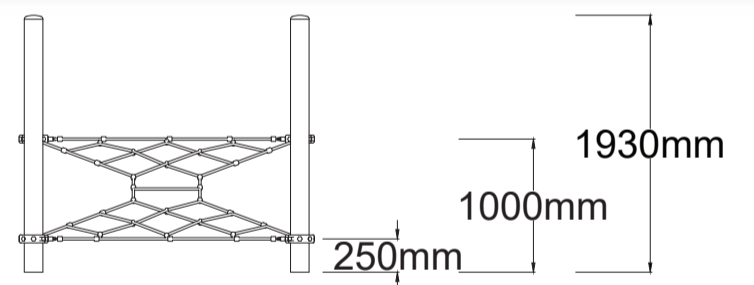

All products are designed and owned by Kaebel Leisure. Drawings are concept only. Not to scale.