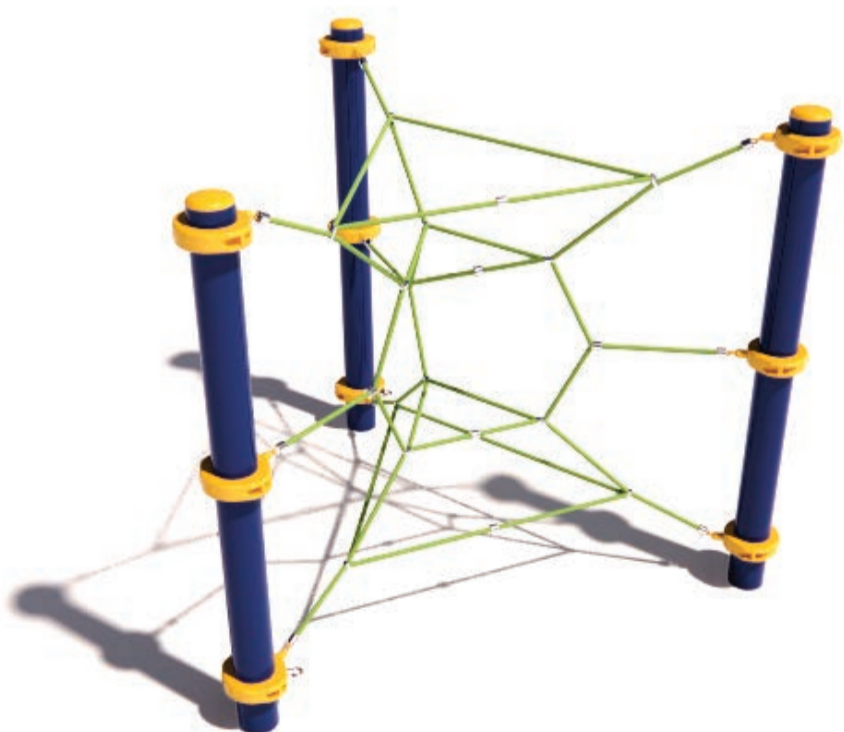

[Check our Rope and Powdercoat colours in our materials section or consult colours with Kaebel Leisure.](#)

### Specifications

<b>Max Height</b>	1.9m
<b>Fallzone Area</b>	23.5m <sup>2</sup>
<b>Max Fall Height</b>	1.9m
<b>Equipment Size</b>	2.0m(w) x 2.0m(l) x 1.9m(h)

### Materials | Equipment

- 16mm steel reinforced rope
- Powdercoated DuraGal posts
- Powdercoated aluminium clamps and caps

All products are designed and owned by Kaebel Leisure. Drawings are concept only. Not to scale.