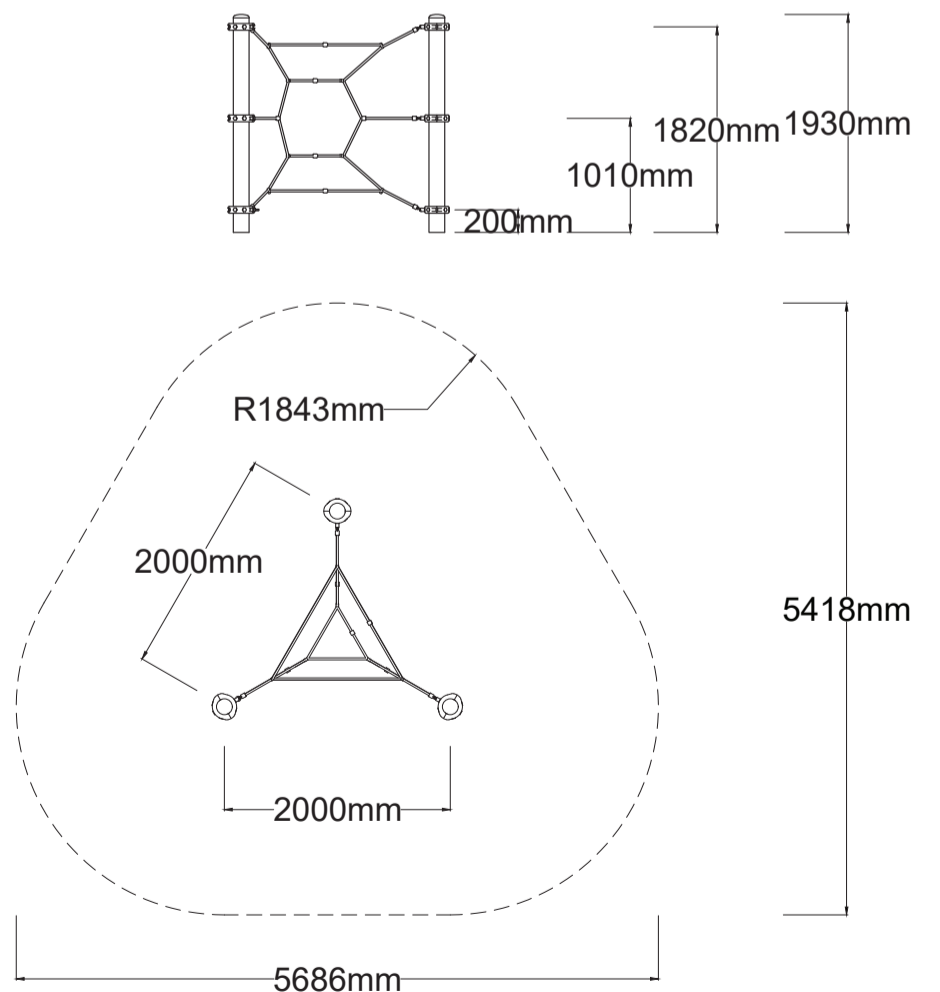

All products are designed and owned by Kaebel Leisure. Drawings are concept only. Not to scale.