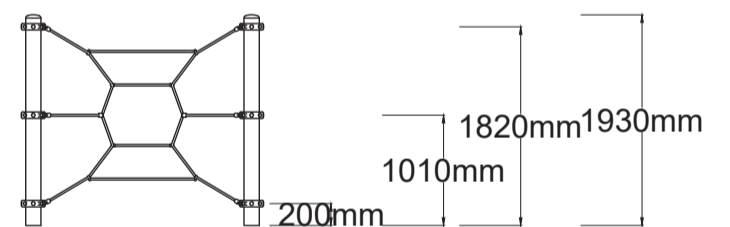

Check our [Rope and Powdercoat colours](#) in our materials section or consult colours with [Kaebel Leisure](#).

Specifications

Max Height	1.9m
Fallzone Area	29.4m ²
Max Fall Height	1.9m
Equipment Size	2.0m(w) x 2.0m(l) x 1.9m(h)

Materials | Equipment

- 16mm steel reinforced rope
- Powdercoated DuraGal posts
- Powdercoated aluminium clamps and caps

All products are designed and owned by Kaebel Leisure. Drawings are concept only. Not to scale.