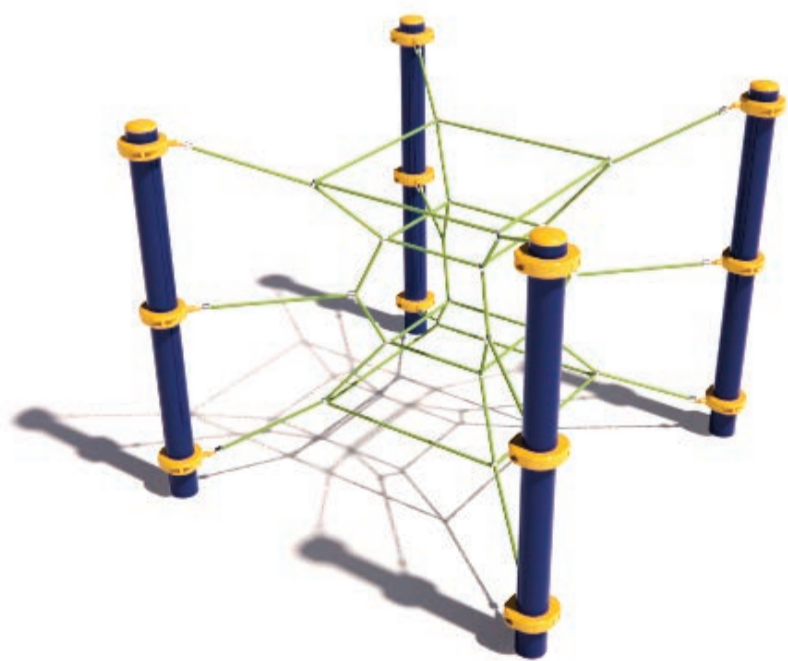

Check our [Rope and Powdercoat colours](#) in our materials section or consult colours with [Kaebel Leisure](#).

Specifications

Max Height	1.9m
Fallzone Area	29.4m ²
Max Fall Height	1.9m
Equipment Size	2.0m(w) x 2.0m(l) x 1.9m(h)

Materials | Equipment

- 16mm steel reinforced rope
- Powdercoated DuraGal posts
- Powdercoated aluminium clamps and caps

All products are designed and owned by Kaebel Leisure. Drawings are concept only. Not to scale.