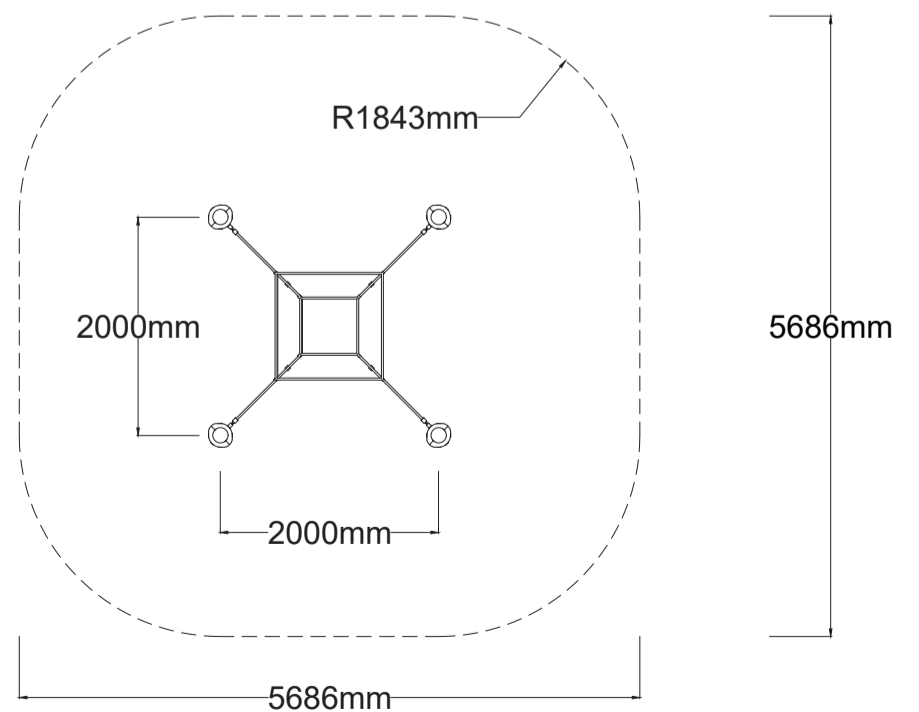

All products are designed and owned by Kaebel Leisure. Drawings are concept only. Not to scale.