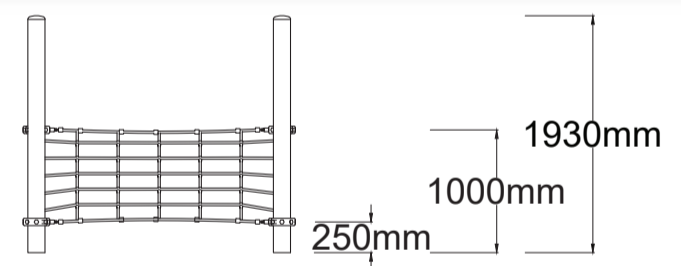

All products are designed and owned by Kaebel Leisure. Drawings are concept only. Not to scale.