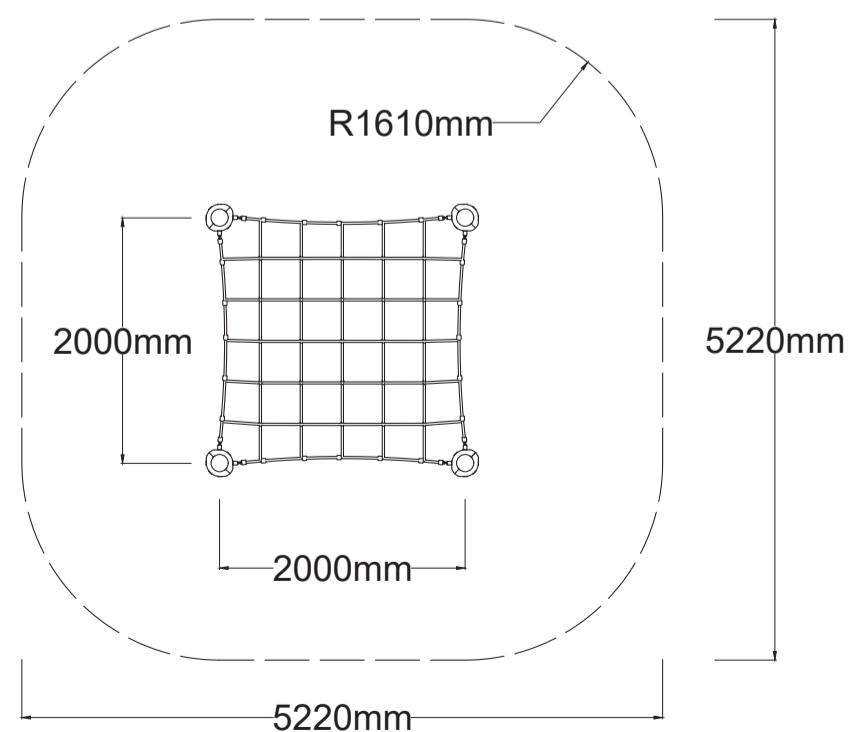

All products are designed and owned by Kaebel Leisure. Drawings are concept only. Not to scale.