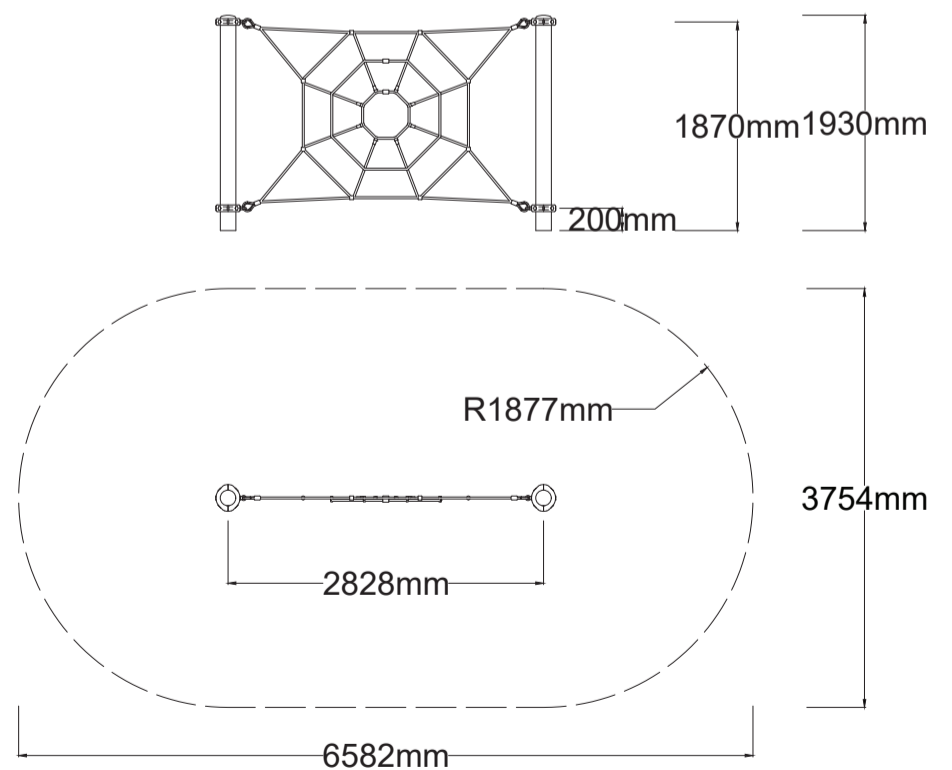

Check our [Rope and Powdercoat colours](#) in our materials section or consult colours with [Kaebel Leisure](#).

Specifications

Max Height	1.9m
Fallzone Area	21.7m ²
Max Fall Height	1.9m
Equipment Size	0.24m(w) x 2.8m(l) x 1.9m(h)

Materials | Equipment

- 16mm steel reinforced rope
- Powdercoated DuraGal posts
- Powdercoated aluminium clamps and caps

All products are designed and owned by Kaebel Leisure. Drawings are concept only. Not to scale.