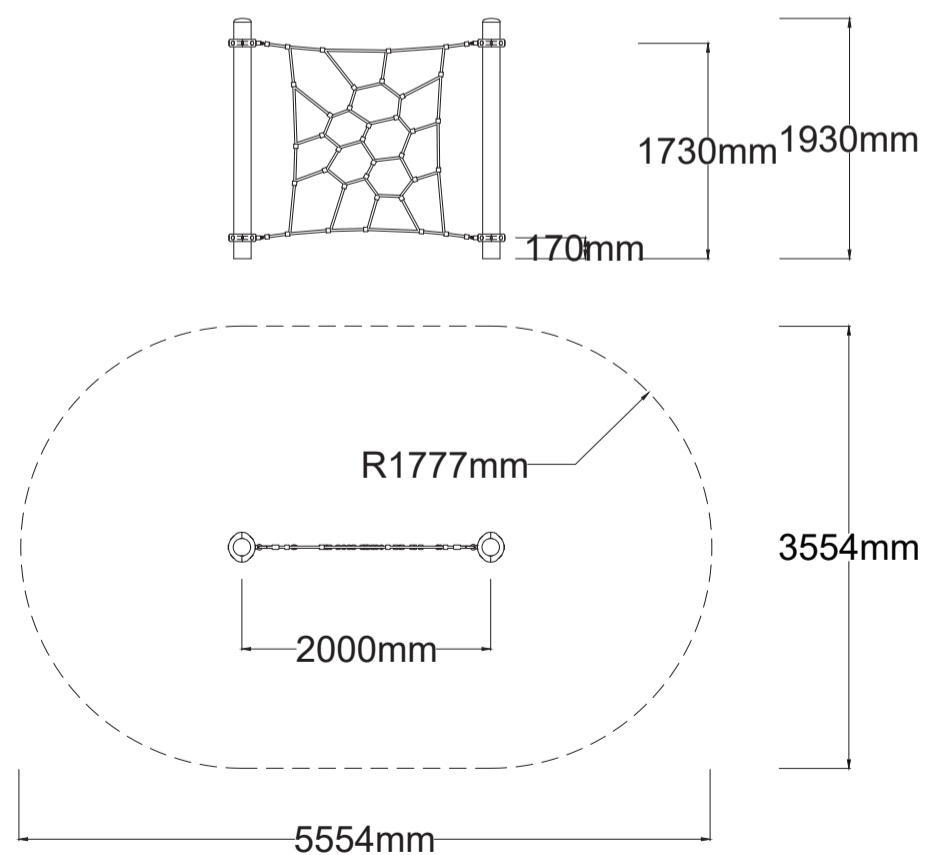

Check our [Rope and Powdercoat colours](#) in our materials section or consult colours with Kaebel Leisure.

Specifications

Max Height	1.9m
Fallzone Area	17m ²
Max Fall Height	1.8m
Equipment Size	0.24m(w) x 2.0m(l) x 1.9m(h)

Materials | Equipment

- 16mm steel reinforced rope
- Powdercoated DuraGal posts
- Powdercoated aluminium clamps and caps

All products are designed and owned by Kaebel Leisure. Drawings are concept only. Not to scale.