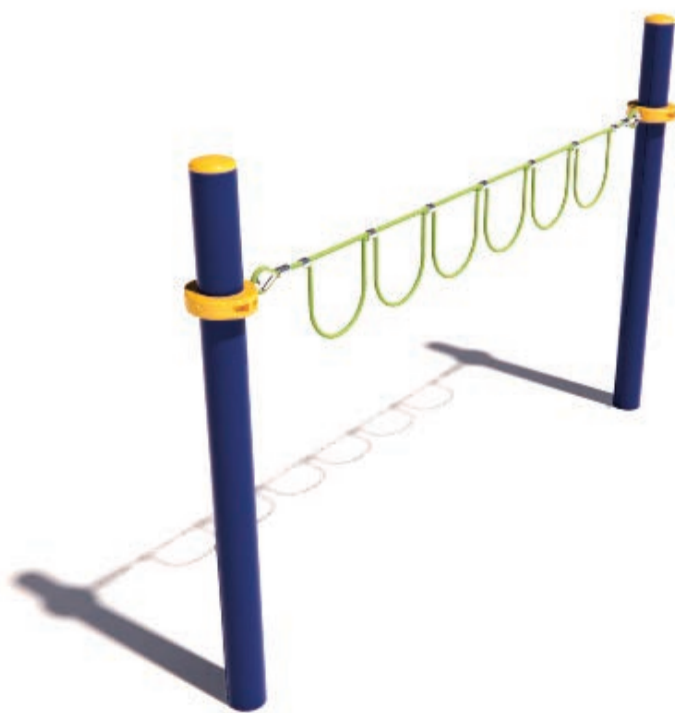

Check our [Rope and Powdercoat colours](#) in our materials section or consult colours with [Kaebel Leisure](#).

Specifications

Max Height	1.9m
Fallzone Area	17.3m ²
Max Fall Height	1.5m
Equipment Size	0.24m(w) x 2.8m(l) x 1.9m(h)

Materials | Equipment

- 16mm steel reinforced rope
- Powdercoated DuraGal posts
- Powdercoated aluminium clamps and caps

All products are designed and owned by Kaebel Leisure. Drawings are concept only. Not to scale.