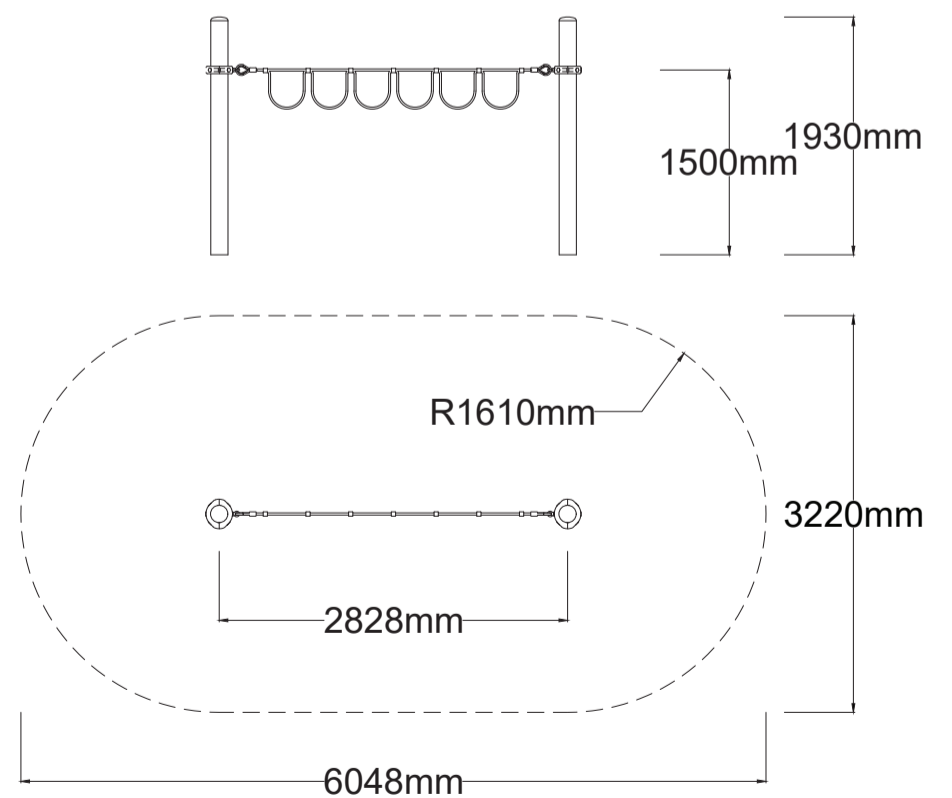

Check our [Rope and Powdercoat colours](#) in our materials section or consult colours with [Kaebel Leisure](#).

Specifications

Max Height	1.9m
Fallzone Area	17.3m ²
Max Fall Height	1.5m
Equipment Size	0.24m(w) x 2.8m(l) x 1.9m(h)

Materials | Equipment

- 16mm steel reinforced rope
- Powdercoated DuraGal posts
- Powdercoated aluminium clamps and caps

All products are designed and owned by Kaebel Leisure. Drawings are concept only. Not to scale.