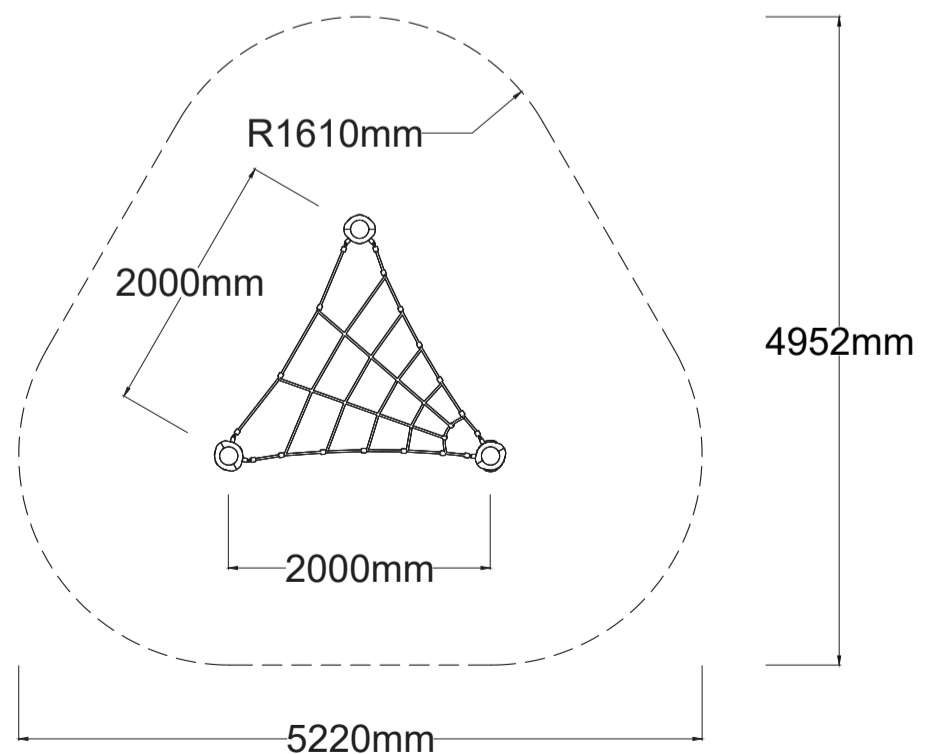

All products are designed and owned by Kaebel Leisure. Drawings are concept only. Not to scale.