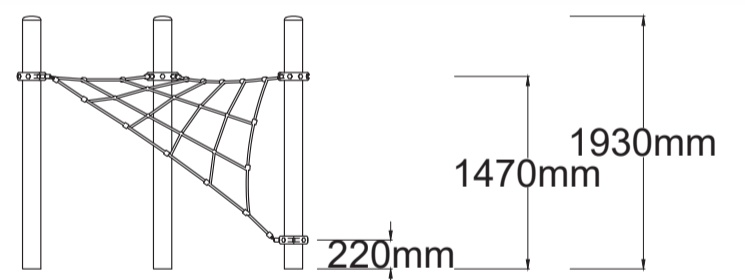

All products are designed and owned by Kaebel Leisure. Drawings are concept only. Not to scale.