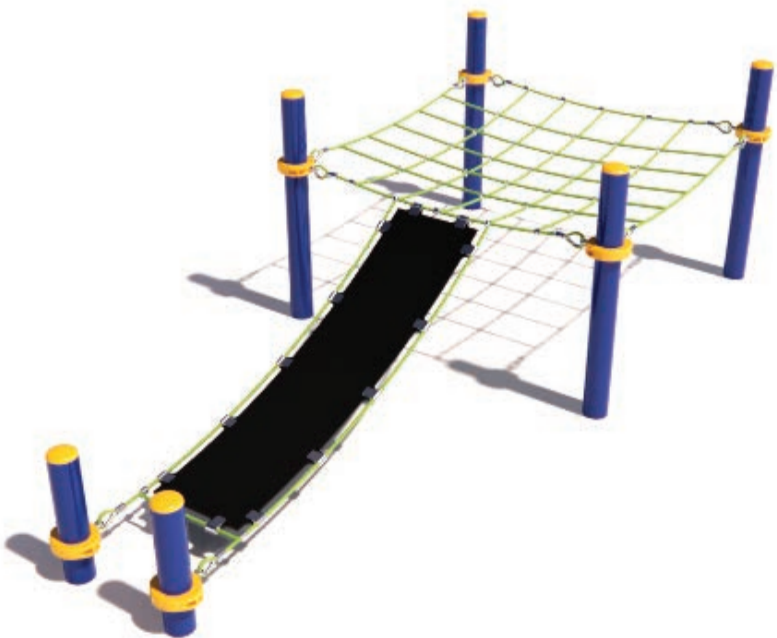

[Check our Rope and Powdercoat colours in our materials section or consult colours with Kaebel Leisure.](#)

Specifications

Max Height	1.5m
Fallzone Area	33.6m ²
Max Fall Height	1.5m
Equipment Size	2.0m(w) x 4.50m(l) x 2.5m(h)

Materials | Equipment

- 16mm steel reinforced rope
- Powdercoated DuraGal posts
- Powdercoated aluminium clamps and caps
- Rubber membrane

All products are designed and owned by Kaebel Leisure. Drawings are concept only. Not to scale.