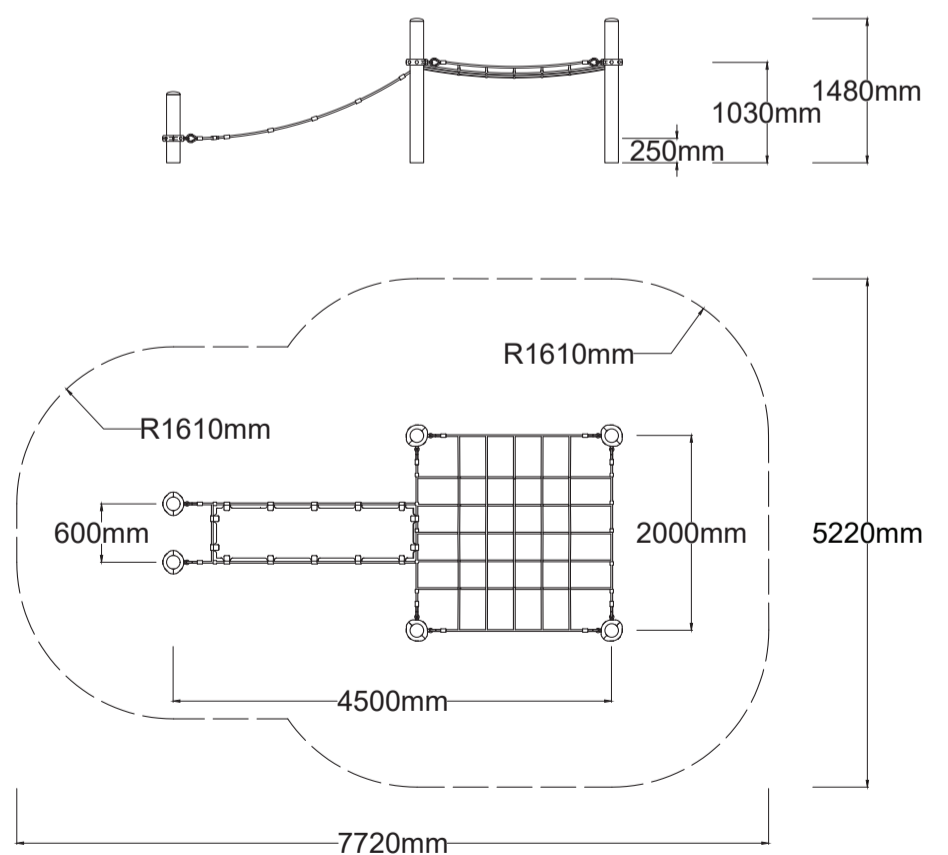

[Check our Rope and Powdercoat colours in our materials section or consult colours with Kaebel Leisure.](#)

Specifications

Max Height	1.5m
Fallzone Area	33.6m ²
Max Fall Height	1.5m
Equipment Size	2.0m(w) x 4.50m(l) x 2.5m(h)

Materials | Equipment

- 16mm steel reinforced rope
- Powdercoated DuraGal posts
- Powdercoated aluminium clamps and caps
- Rubber membrane

All products are designed and owned by Kaebel Leisure. Drawings are concept only. Not to scale.