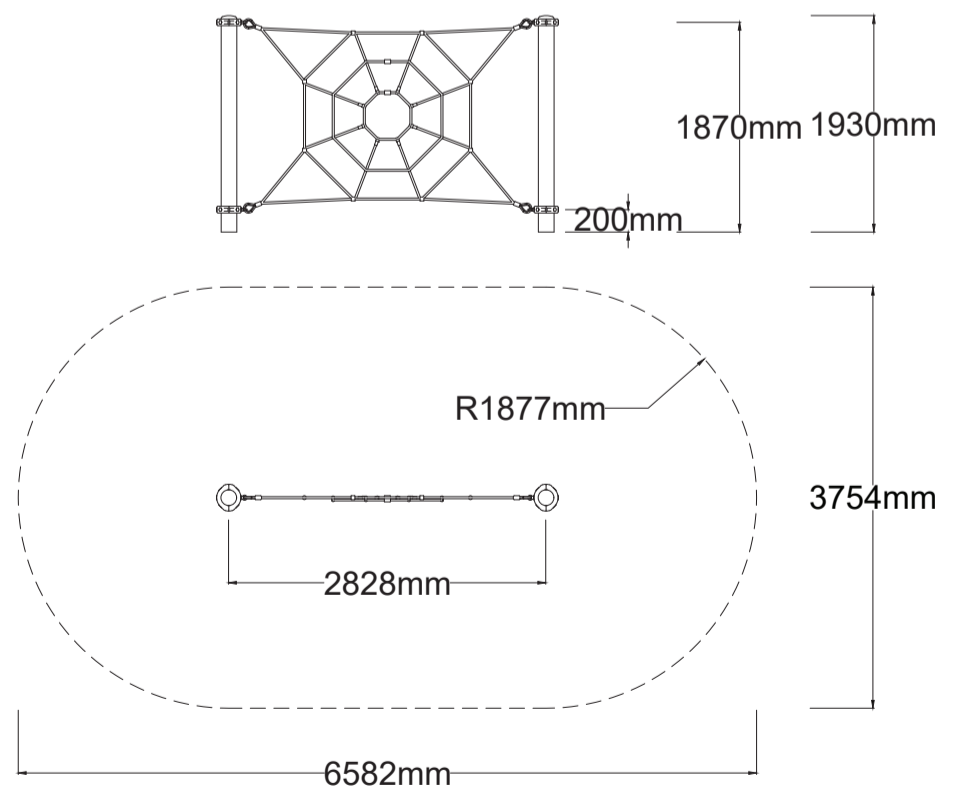

Check our [Rope and Powdercoat colours](#) in our materials section or consult colours with [Kaebel Leisure](#).

Specifications

Max Height	1.9m
Fallzone Area	21.7m ²
Max Fall Height	1.9m
Equipment Size	0.24m(w) x 2.8m(l) x 1.9m(h)

Materials | Equipment

- 16mm steel reinforced rope
- Powdercoated DuraGal posts
- Powdercoated aluminium clamps and caps

All products are designed and owned by Kaebel Leisure. Drawings are concept only. Not to scale.